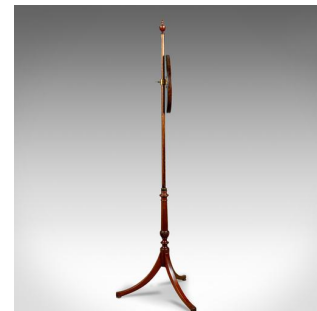

## Antique Pole Screen, English, Regency, Fire Screen, Needlepoint Circa 1820

### DESCRIPTION

Our Stock # 18.5583

This is an antique pole screen, an English, Regency fire screen with needlepoint panel dating to the early 19th century, circa 1820.

- Raised on a fine mahogany stand with good colour and grain interest
- Standing upon a tripod of beautifully swept legs over miniature bun feet
- Classical overtones to the turned and tapered pole
- Adjustable, circular needlepoint silk screen
- Well executed, depicting exotic birds in a tree
- The pole capped with a delightfully turned finial

A super example of an antique pole screen. Solid and stable, delivered waxed, polished and ready for the home.

Search [London Fine for #18.5583](#) , or scan the QR code for more photos and details

### DIMENSIONS

Max Width: 46cm (18")

Max Depth: 46cm (18")

Max Height: 139cm (54.75")

Screen Diameter: 28cm (11")