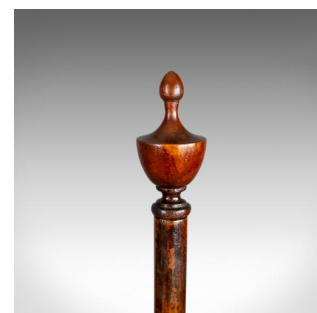

## Antique Pole Screen, English, Regency, Fire Screen, Needlepoint Circa 1820

### DESCRIPTION

Our Stock # 18.5583

This is an antique pole screen, an English, Regency fire screen with needlepoint panel dating to the early 19th century, circa 1820.

- Raised on a fine mahogany stand with good colour and grain interest
- Standing upon a tripod of beautifully swept legs over miniature bun feet
- Classical overtones to the turned and tapered pole
- Adjustable, circular needlepoint silk screen
- Well executed, depicting exotic birds in a tree
- The pole capped with a delightfully turned finial

A super example of an antique pole screen. Solid and stable, delivered waxed, polished and ready for the home.

Search [London Fine for #18.5583](#) , or scan the QR code for more photos and details

### DIMENSIONS

Max Width: 46cm (18")

Max Depth: 46cm (18")

Max Height: 139cm (54.75")

Screen Diameter: 28cm (11")