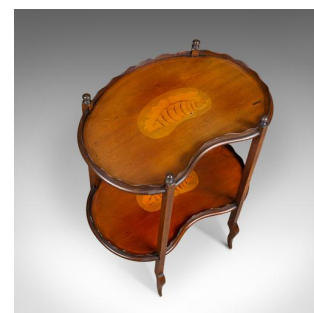

Antique Tea Table, English, Edwardian, Two Tier, Gallery, Side, Circa 1910

DESCRIPTION

Our Stock # 18.5580

This is an antique tea table, an English, Edwardian, two tier, galleried, side table in mahogany from the early 20th century, circa 1910.

- Attractive, well figured, mahogany
- In russet hues with a desirable aged patina
- Raised on appealing, stylised cabriole legs
- Delineated with boxwood tram line string detail
- Of elegant form offering two kidney shaped tiers
- Decorated with classic conch shell inlay
- Bordered with a wavy line gallery
- Turned finials dressing the stiles

A super antique tea table offering a stable serving platform. Solid joints and construction, delivered waxed, polished and ready for the home.

Search [London Fine for #18.5580](#) , or scan the QR code for more photos and details

DIMENSIONS

Max Width: 57cm (22.5")
 Max Depth: 42cm (16.5")
 Max Height: 75cm (29.5")

LIST PRICE

£695.00