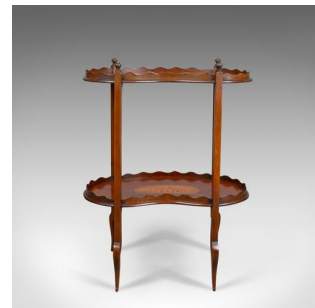

Antique Tea Table, English, Edwardian, Two Tier, Gallery, Side, Circa 1910

**DESCRIPTION**

Our Stock # 18.5580

This is an antique tea table, an English, Edwardian, two tier, galleried, side table in mahogany from the early 20th century, circa 1910.

- Attractive, well figured, mahogany
- In russet hues with a desirable aged patina
- Raised on appealing, stylised cabriole legs
- Delineated with boxwood tram line string detail
- Of elegant form offering two kidney shaped tiers
- Decorated with classic conch shell inlay
- Bordered with a wavy line gallery
- Turned finials dressing the stiles

A super antique tea table offering a stable serving platform. Solid joints and construction, delivered waxed, polished and ready for the home.

Search [London Fine for #18.5580](#) , or scan the QR code for more photos and details

**DIMENSIONS**

Max Width: 57cm (22.5")  
 Max Depth: 42cm (16.5")  
 Max Height: 75cm (29.5")

**LIST PRICE**

£695.00