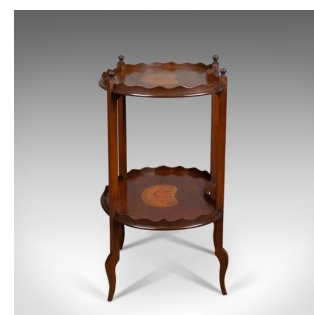

Antique Tea Table, English, Edwardian, Two Tier, Gallery, Side, Circa 1910

DESCRIPTION

Our Stock # 18.5580

This is an antique tea table, an English, Edwardian, two tier, galleried, side table in mahogany from the early 20th century, circa 1910.

- Attractive, well figured, mahogany
- In russet hues with a desirable aged patina
- Raised on appealing, stylised cabriole legs
- Delineated with boxwood tram line string detail
- Of elegant form offering two kidney shaped tiers
- Decorated with classic conch shell inlay
- Bordered with a wavy line gallery
- Turned finials dressing the stiles

A super antique tea table offering a stable serving platform. Solid joints and construction, delivered waxed, polished and ready for the home.

Search [London Fine for #18.5580](#) , or scan the QR code for more photos and details

DIMENSIONS

Max Width: 57cm (22.5")
 Max Depth: 42cm (16.5")
 Max Height: 75cm (29.5")

LIST PRICE

£695.00