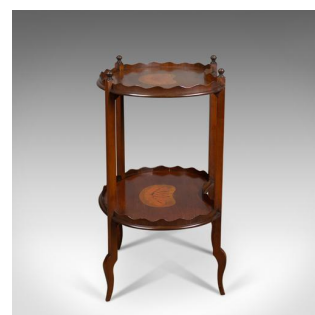

Antique Tea Table, English, Edwardian, Two Tier, Gallery, Side, Circa 1910

**DESCRIPTION**

Our Stock # 18.5580

This is an antique tea table, an English, Edwardian, two tier, galleried, side table in mahogany from the early 20th century, circa 1910.

- Attractive, well figured, mahogany
- In russet hues with a desirable aged patina
- Raised on appealing, stylised cabriole legs
- Delineated with boxwood tram line string detail
- Of elegant form offering two kidney shaped tiers
- Decorated with classic conch shell inlay
- Bordered with a wavy line gallery
- Turned finials dressing the stiles

A super antique tea table offering a stable serving platform. Solid joints and construction, delivered waxed, polished and ready for the home.

Search [London Fine for #18.5580](#) , or scan the QR code for more photos and details

**DIMENSIONS**

Max Width: 57cm (22.5")  
 Max Depth: 42cm (16.5")  
 Max Height: 75cm (29.5")

**LIST PRICE**

£695.00