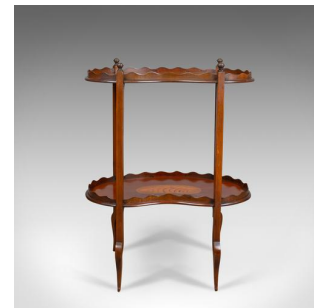

Antique Tea Table, English, Edwardian, Two Tier, Gallery, Side, Circa 1910

DESCRIPTION

Our Stock # 18.5580

This is an antique tea table, an English, Edwardian, two tier, galleried, side table in mahogany from the early 20th century, circa 1910.

- Attractive, well figured, mahogany
- In russet hues with a desirable aged patina
- Raised on appealing, stylised cabriole legs
- Delineated with boxwood tram line string detail
- Of elegant form offering two kidney shaped tiers
- Decorated with classic conch shell inlay
- Bordered with a wavy line gallery
- Turned finials dressing the stiles

A super antique tea table offering a stable serving platform. Solid joints and construction, delivered waxed, polished and ready for the home.

Search [London Fine for #18.5580](#) , or scan the QR code for more photos and details

DIMENSIONS

Max Width: 57cm (22.5")
 Max Depth: 42cm (16.5")
 Max Height: 75cm (29.5")

LIST PRICE

£695.00