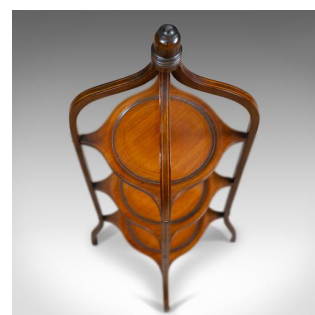

Antique Cake Stand, English, Edwardian, Mahogany, Three Tier, Plate, Circa 1910

DESCRIPTION

Our Stock # 18.5579

This is an antique cake stand, an English, Edwardian, mahogany, three tier plate stand dating to the early 20th century, circa 1910.

- Attractive three tier form with dome top
- Mahogany glows with a rich, russet hue in a wax polished finish
- Delineated with boxwood tram line string inlay
- Ball finial over sinuous dome top
- Offering three, tiered, plate stands
- Dished to locate plates and inlaid with string border
- Attractive, swept feet for added stability

A charming antique cake stand with solid joints and construction. Delivered waxed, polished and ready for the home.

Search [London Fine for #18.5579](#), or scan the QR code for more photos and details

DIMENSIONS

Max Width: 31cm (12.25")

Max Depth: 31cm (12.25")

Max Height: 91.5cm (36")