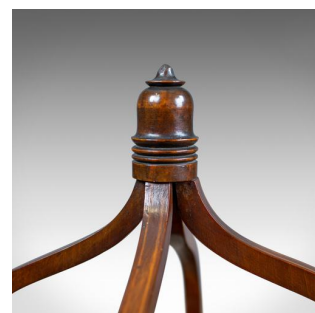

Antique Cake Stand, English, Edwardian, Mahogany, Three Tier, Plate, Circa 1910

DESCRIPTION

Our Stock # 18.5579

This is an antique cake stand, an English, Edwardian, mahogany, three tier plate stand dating to the early 20th century, circa 1910.

- Attractive three tier form with dome top
- Mahogany glows with a rich, russet hue in a wax polished finish
- Delineated with boxwood tram line string inlay
- Ball finial over sinuous dome top
- Offering three, tiered, plate stands
- Dished to locate plates and inlaid with string border
- Attractive, swept feet for added stability

A charming antique cake stand with solid joints and construction. Delivered waxed, polished and ready for the home.

Search [London Fine for #18.5579](#), or scan the QR code for more photos and details

DIMENSIONS

Max Width: 31cm (12.25")

Max Depth: 31cm (12.25")

Max Height: 91.5cm (36")