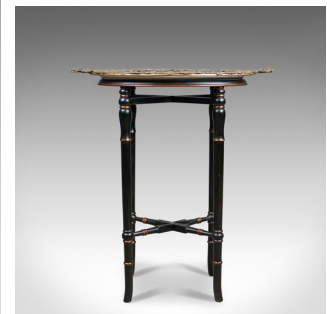

## Vintage Butlers Tray Table, Italian, Mannerist Revival, Enamel, Ebonised C20th

### DESCRIPTION

Our Stock # 18.5576

This is a vintage butler's tray table, an Italian, Mannerist revival, enamel tray on ebonised stand dating to the mid 20th century.

- In fine order with delightful colour and tone
- The enamel tray featuring a delightful Mannerist pastiche
- Framed in a bronzed border of fruiting vines
- Continuing into the generous shaped carry handles
- Standing upon a stable frame of tapering, circular section legs
- Ebonised with gold highlights and united by a fixed 'X' stretcher
- Tray locates into ovular frame for a stable surface
- Of quality craftsmanship in good order throughout

A super, vintage butler's tray with solid joints and construction. Delivered waxed, polished and ready for the home.

Search [London Fine for #18.5576](#) , or scan the QR code for more photos and details

### DIMENSIONS

Max Width: 63cm (24.75")

Max Depth: 38cm (15")

Max Height: 70cm (27.5")