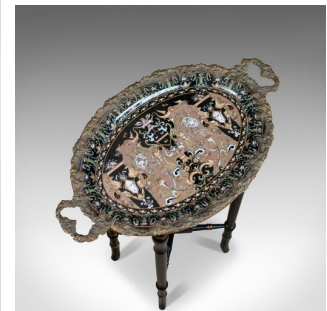

## Vintage Butlers Tray Table, Italian, Mannerist Revival, Enamel, Ebonised C20th

### DESCRIPTION

Our Stock # 18.5576

This is a vintage butler's tray table, an Italian, Mannerist revival, enamel tray on ebonised stand dating to the mid 20th century.

- In fine order with delightful colour and tone
- The enamel tray featuring a delightful Mannerist pastiche
- Framed in a bronzed border of fruiting vines
- Continuing into the generous shaped carry handles
- Standing upon a stable frame of tapering, circular section legs
- Ebonised with gold highlights and united by a fixed 'X' stretcher
- Tray locates into ovular frame for a stable surface
- Of quality craftsmanship in good order throughout

A super, vintage butler's tray with solid joints and construction. Delivered waxed, polished and ready for the home.

Search [London Fine for #18.5576](#) , or scan the QR code for more photos and details

### DIMENSIONS

Max Width: 63cm (24.75")

Max Depth: 38cm (15")

Max Height: 70cm (27.5")