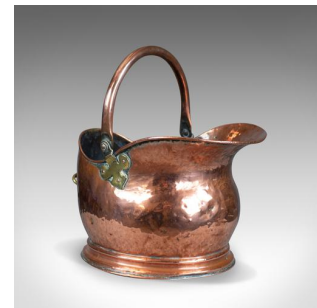

Antique Copper Coal Bin, Fireside, Scuttle Bucket, Percy Metal Works London 1929

DESCRIPTION

Our Stock # 18.5572

This is a vintage '20s copper coal scuttle, an English, fireside bucket by Percy Metal Works, London and dating to 1929.

- A pleasing mid-size fireside storage bin presented in good antique condition
- Of classic 'helmet' form and standing upon circular plinth base
- Suitable for coal, kindling or helpful when removing ash
- Benefiting from folding brass handle mounted on attractive shaped plates
- Stamped to the base 'Percy Metal Works London 1929'
- Of quality craftsmanship

An attractive and useful piece to be welcomed into any fireside location. Delivered ready for the home.

Search [London Fine for #18.5572](#) , or scan the QR code for more photos and details

DIMENSIONS

Max Width: 40cm (15.75")