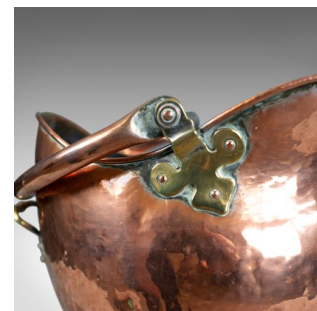

Antique Copper Coal Bin, Fireside, Scuttle Bucket, Percy Metal Works London 1929

DESCRIPTION

Our Stock # 18.5572

This is a vintage '20s copper coal scuttle, an English, fireside bucket by Percy Metal Works, London and dating to 1929.

- A pleasing mid-size fireside storage bin presented in good antique condition
- Of classic 'helmet' form and standing upon circular plinth base
- Suitable for coal, kindling or helpful when removing ash
- Benefiting from folding brass handle mounted on attractive shaped plates
- Stamped to the base 'Percy Metal Works London 1929'
- Of quality craftsmanship

An attractive and useful piece to be welcomed into any fireside location. Delivered ready for the home.

Search [London Fine for #18.5572](#) , or scan the QR code for more photos and details

DIMENSIONS

Max Width: 40cm (15.75")