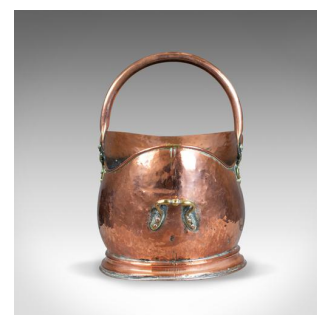

Antique Copper Coal Bin, Fireside, Scuttle Bucket, Percy Metal Works London 1929

DESCRIPTION

Our Stock # 18.5572

This is a vintage '20s copper coal scuttle, an English, fireside bucket by Percy Metal Works, London and dating to 1929.

- A pleasing mid-size fireside storage bin presented in good antique condition
- Of classic 'helmet' form and standing upon circular plinth base
- Suitable for coal, kindling or helpful when removing ash
- Benefiting from folding brass handle mounted on attractive shaped plates
- Stamped to the base 'Percy Metal Works London 1929'
- Of quality craftsmanship

An attractive and useful piece to be welcomed into any fireside location. Delivered ready for the home.

Search [London Fine for #18.5572](#) , or scan the QR code for more photos and details

DIMENSIONS

Max Width: 40cm (15.75")