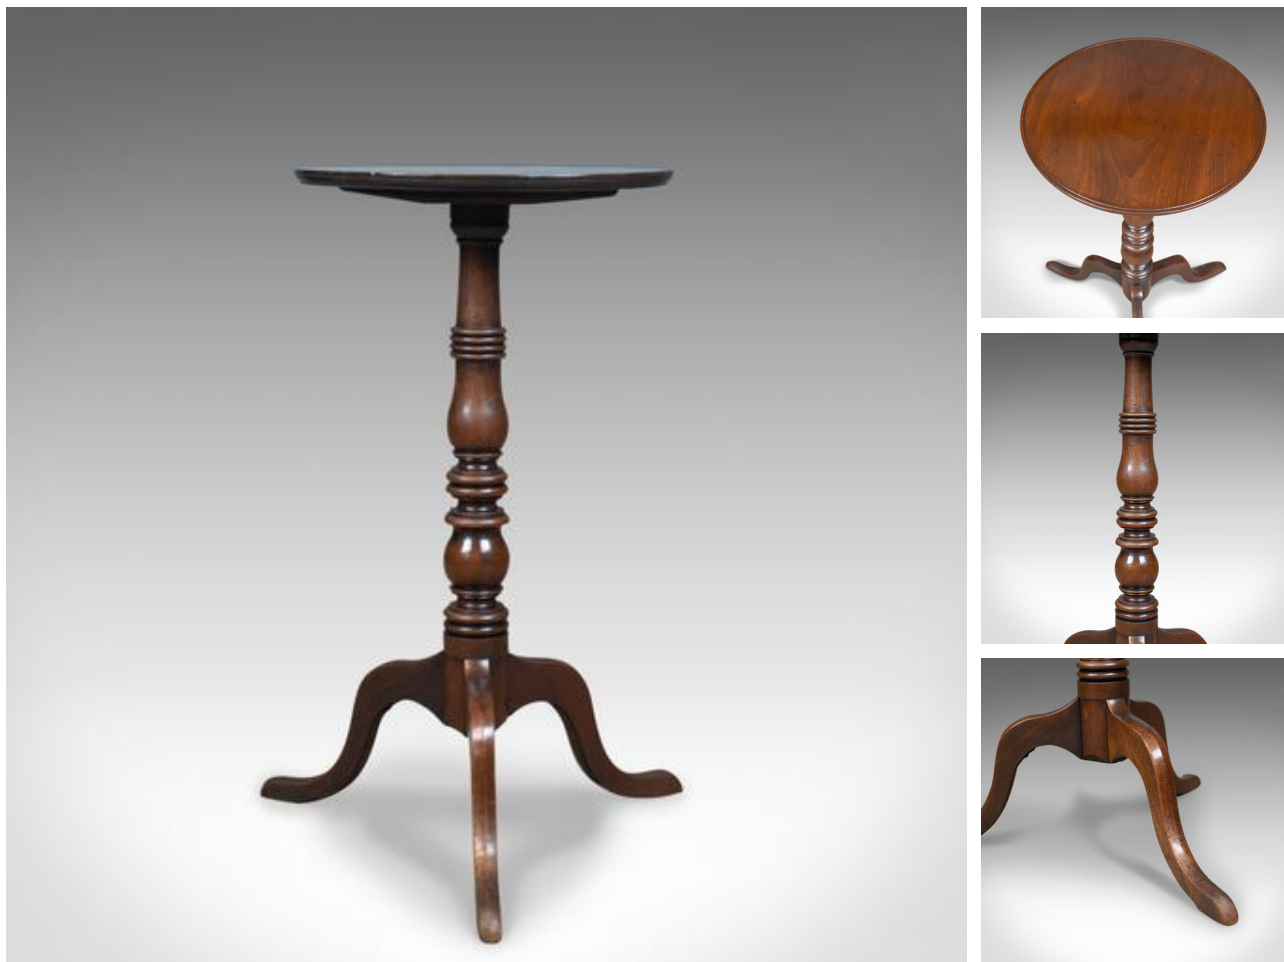

## Antique Wine Table, Victorian, Circular, Side, Mahogany, Circa 1840

**DESCRIPTION**

Our Stock # 18.5597

This is an antique wine table, a Victorian, circular, side table in mahogany dating to the mid 19th century, circa 1840.

- Crafted in select stocks of quality mahogany
- Good colour and grain interest in a lustrous wax polished finish
- Of quality craftsmanship with a desirable aged patina
- Circular top crafted featuring lipped edge detail
- Delightful ring turned stem rising from a tripod of slender cabriole legs
- Standing upon spade feet raising the top to a useful 75cm (29.5")

A fine antique wine table with solid joints and construction. Delivered waxed, polished and ready for the home.

Search [London Fine for #18.5597](#) , or scan the QR code for more photos and details

**DIMENSIONS**

Max Width: 40.5cm (16")

Max Depth: 40.5cm (16")

Max Height: 75cm (29.5")