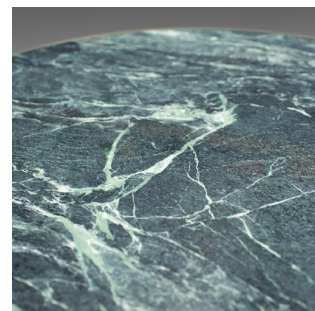

## Belgian Marble Coffee Table, Low, Circular, Late 20th Century

### DESCRIPTION

Our Stock # 18.5527

This is a Belgian marble coffee table, a low, circular table dating to the late 20th century.

- Select Belgian marble displays well
- Attractive vein detail in the polished finish
- Rounded edge profile to the broad top
- Raised on a faceted column
- Clean simple lines and reassuringly heavy

A delightful Belgian marble coffee table. Delivered polished and ready for the home.

Search [London Fine for #18.5527](#), or scan the QR code for more photos and details