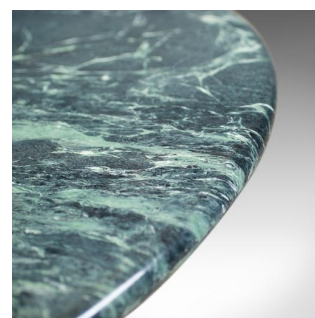

## Belgian Marble Coffee Table, Low, Circular, Late 20th Century

### DESCRIPTION

Our Stock # 18.5527

This is a Belgian marble coffee table, a low, circular table dating to the late 20th century.

- Select Belgian marble displays well
- Attractive vein detail in the polished finish
- Rounded edge profile to the broad top
- Raised on a faceted column
- Clean simple lines and reassuringly heavy

A delightful Belgian marble coffee table. Delivered polished and ready for the home.

Search [London Fine for #18.5527](#), or scan the QR code for more photos and details