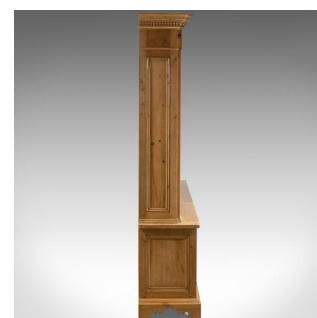

## Very Large Pine Dresser, Antique Pine Stocks, Crafted C20th, Classical Revival

### DESCRIPTION

Our Stock # 18.5517

This is a very large, seven and a half foot wide, tall, pine dresser crafted in the late 20th century from antique pine stocks in the classical revival taste.

- With generous proportions this substantial dresser offers plenty of storage
- Displaying attractive pale hues in a waxed polished finish
- Raised on bracket feet and featuring a tongue and groove boarded back panel
- The upper section offering three adjustable shelves
- Flanked by stout columns rising to capitals forming a breakfront cornice
- Four, quadruple field panel, doors enclose the lower storage space
- Dressed with keyhole escutcheons and working locks and key

A classic country kitchen pine dresser with solid joints and construction, delivered waxed, polished and ready for the home.

Search [London Fine for #18.5517](#), or scan the QR code for more photos and details

### DIMENSIONS

Max Width: 225cm (88.5")

Max Depth: 44cm (17.25")

Max Height: 213.5cm (84")

Counter Height: 69cm (27.25")