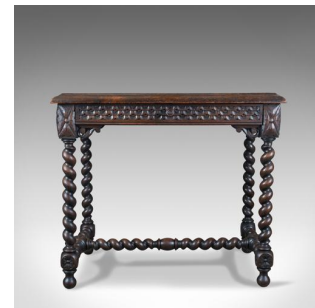

Antique Table, Scottish, Oak, Carved, Barley Twist, Side, Circa 1880

DESCRIPTION

Our Stock # 18.5507

This is an antique table from the late 19th century. Scottish oak with carved decoration. Raised on barley twist legs, this side table dates to circa 1880.

- A handsome side table displaying good colour and grain interest
- The top displays well with wisps of medullary rays
- Wax polished finish with a desirable aged patina
- Frieze drawer dressed with turned pull
- The apron decorated with notch carved detail
- The corners showing stylised rosettes
- Pierced scrolled brackets softening the unions
- Raised on quality, barley twist legs
- United by a barley twist 'H' stretcher
- Standing upon ball feet

Search [London Fine for #18.5507](#) , or scan the QR code for more photos and details

DIMENSIONS

Max Width: 88cm (34.75")

Max Depth: 57cm (22.5")

Max Height: 77cm (30.25")