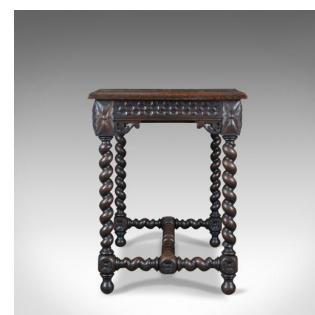

Antique Table, Scottish, Oak, Carved, Barley Twist, Side, Circa 1880

DESCRIPTION

Our Stock # 18.5507

This is an antique table from the late 19th century. Scottish oak with carved decoration. Raised on barley twist legs, this side table dates to circa 1880.

- A handsome side table displaying good colour and grain interest
- The top displays well with wisps of medullary rays
- Wax polished finish with a desirable aged patina
- Frieze drawer dressed with turned pull
- The apron decorated with notch carved detail
- The corners showing stylised rosettes
- Pierced scrolled brackets softening the unions
- Raised on quality, barley twist legs
- United by a barley twist 'H' stretcher
- Standing upon ball feet

Search [London Fine for #18.5507](#) , or scan the QR code for more photos and details

DIMENSIONS

Max Width: 88cm (34.75")

Max Depth: 57cm (22.5")

Max Height: 77cm (30.25")