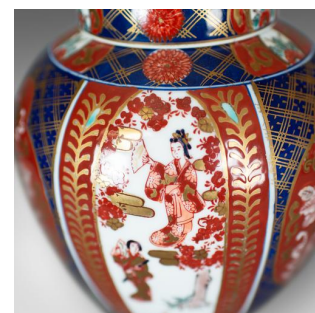

Pair of Imari Ginger Jars, Porcelain Spice Jars, mid-late 20th century

DESCRIPTION

Our Stock # 18.5502

This is a pair of Imari ginger jars, profusely decorated porcelain spice jars with lids, dating to the mid-late 20th century.

- Of classic form and in good proportion
- Of quality craftsmanship, free from damage
- Classic panelled design with mark to base
- Delightful floral decoration on a deep blue and white ground
- Aesthetically pleasing application

An attractive pair of Imari ginger jars ready for the home.

Search [London Fine for #18.5502](#), or scan the QR code for more photos and details

DIMENSIONS

Max Width: 19cm (7.5")

Max Depth: 19cm (7.5")

Max Height: 21.5cm (8.5")