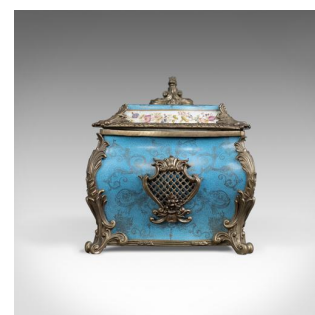

## Large Decorative Porcelain Casket, Sevres Style Gilt Mounted Ceramic, Late C20th

### DESCRIPTION

Our Stock # 18.5503

This is a large decorative porcelain casket in the Sevres style, a gilt mounted ceramic made in the late 20th century.

- Of quality craftsmanship
- Attractive cracked sky blue ground
- Highlighted in hand painted gold scrolled trace
- Elegant panels feature intricate floral displays
- Vivid and colourful, intricate brushwork
- Ornate ormolu fixtures include legs and trim with handles

Delightfully weighty and in excellent condition. Delivered ready for the home.

Search [London Fine for #18.5503](#), or scan the QR code for more photos and details

### DIMENSIONS

Max Width: 37cm (14.5")

Max Depth: 27cm (10.75")

Max Height: 29cm (11.5")