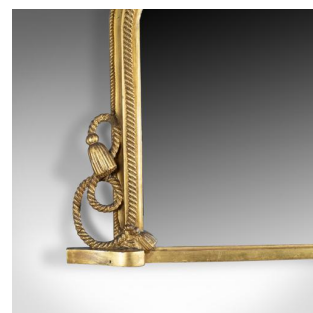

Antique Overmantel Mirror, English Regency, Dome, Wall, Nautical, Giltwood c1830

DESCRIPTION

Our Stock # 18.5501

This is an antique overmantel mirror, an English, Regency, dome topped wall mirror with nautical overtones, in giltwood and gesso dating to the early 19th century, circa 1830.

- Classic dome topped design
- Dressed with knotted rope and tassel detail to the crest and brackets
- Mid-sized and of good proportion
- The frame moulding traced with twin roped detail
- Standing upon semi-circular pads flanking a plain base rail
- Later mirror plate in good order

A fine example supplied with mounting lugs ready to hang. Delivered ready for the home.

Search [London Fine for #18.5501](#), or scan the QR code for more photos and details

DIMENSIONS

Max Width: 116cm (45.75")

Max Height: 75cm (29.5")

Max Depth: 9cm (3.5")