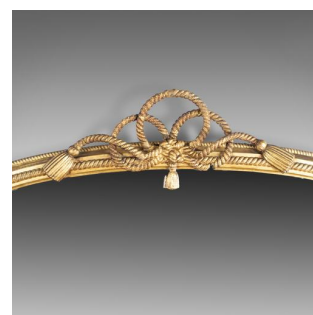

Antique Overmantel Mirror, English Regency, Dome, Wall, Nautical, Giltwood c1830

DESCRIPTION

Our Stock # 18.5501

This is an antique overmantel mirror, an English, Regency, dome topped wall mirror with nautical overtones, in giltwood and gesso dating to the early 19th century, circa 1830.

- Classic dome topped design
- Dressed with knotted rope and tassel detail to the crest and brackets
- Mid-sized and of good proportion
- The frame moulding traced with twin roped detail
- Standing upon semi-circular pads flanking a plain base rail
- Later mirror plate in good order

A fine example supplied with mounting lugs ready to hang. Delivered ready for the home.

Search [London Fine for #18.5501](#), or scan the QR code for more photos and details

DIMENSIONS

Max Width: 116cm (45.75")

Max Height: 75cm (29.5")

Max Depth: 9cm (3.5")