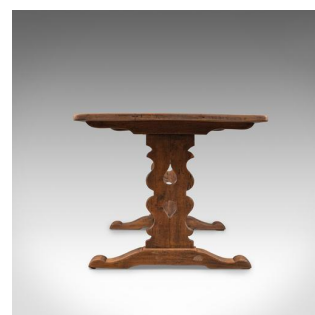

Antique Refectory Table, Edwardian, Jacobean Revival, Oak Dining Seats Six c1910

DESCRIPTION

Our Stock # 18.5499

This is an antique refectory table, an Edwardian, Jacobean revival, oak dining table seating six, dating to the early 20th century, circa 1910.

- Attractive honey tones to the English oak
- Grain interest and a desirable aged patina
- Displaying wisps of medullary rays
- Joined planked top with rounded edge profile
- Stout, pierced, shaped legs united by a robust stretcher
- Standing upon broad platform feet

An appealing country kitchen table with solid joints and construction. Delivered waxed, polished and ready for the home.

Search [London Fine for #18.5499](#) , or scan the QR code for more photos and details

DIMENSIONS

Max Width: 168cm (66.25")

Max Depth: 86cm (33.75")

Max Height: 74cm (29.25")