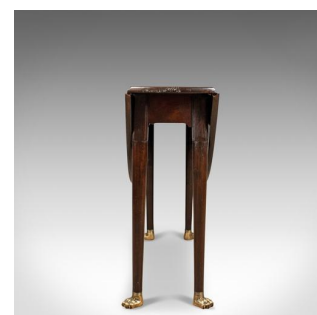

## Antique Drop Leaf Table, Mahogany, English, Georgian, Drop-Flap Dining c.1760

### DESCRIPTION

Our Stock # 18.5492

This is an antique drop leaf table in mahogany. An English, Georgian drop flap dining table dating to the mid 18th century, circa 1760.

- Fine example in select mahogany with attractive dark-tone pallet
- Grain interest with desirable aged patina
- Elegant proportions folding away to a narrow side table
- Raised on gently tapering, turned legs
- Quality brass hairy paw lion feet displaying fine detail
- Extension leaves lift smoothly and rest upon gate legs
- Presenting a wonderfully patinated top of useful proportion
- Ideal as a side or games table or for intimate dining

A super table with solid joints and construction. Delivered waxed, polished and ready for the home.

Search [London Fine for #18.5492](#) , or scan the QR code for more photos and details

### DIMENSIONS

Max Width: 95cm (37.5")  
Min Depth: 28cm (11")  
Extended Depth: 95cm (37.5")  
Max Height: 70cm (27.5")