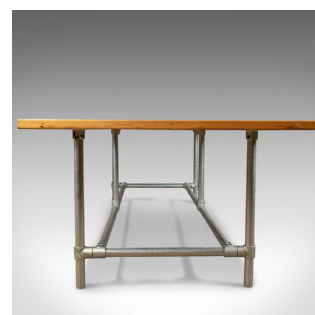

## Large Dining or Work Table, English, Industrial Chic, Parquet, Seats 12, C20th

### DESCRIPTION

Our Stock # 18.5487

This is a large dining or work table, an English, oak, industrial chic parquet table dating to the late 20th century providing seating for up to 12.

- Very large dining or boardroom table
- In the industrial chic taste
- Mixed mediums of hardwood parquet and steel tube
- Very robust offering a stable surface
- Ideal standing work height or for seating

An appealing table with multiple applications. Solid joints and construction, delivered waxed, polished and ready for the home.

Search [London Fine for #18.5487](#) , or scan the QR code for more photos and details

### DIMENSIONS

Max Width: 295cm (116.25")

Max Depth: 117.5cm (46.25")

Max Height: 77cm (30.25")