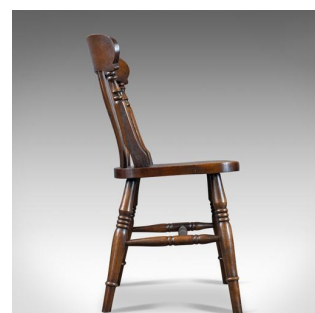

## Set of Four Antique Station Chairs, English, Oak, Windsor, Dining, Circa 1890

### DESCRIPTION

Our Stock # 18.5470

This is a set of four antique station chairs, English, oak, Windsor dining chairs dating to the late 19th century, circa 1890.

- Beautifully crafted, country kitchen dining chairs
- Good colour with desirable aged patina
- Oak saddle seat panels display grain interest
- Rising from quality ring turned legs
- Legs united by circular section 'H' stretcher
- Generous, shaped crest rail backrest
- Over four shaped lathes flanked by turned stiles

A super set of four antique station chairs. Solid joints and construction, delivered waxed, polished and ready for the home.

Search [London Fine for #18.5470](#) , or scan the QR code for more photos and details

### DIMENSIONS

Max Width: 51.5cm (20.25")  
Max Depth: 45.5cm (18")  
Max Height: 83.5cm (32.75")  
Seat Width: 38cm (15")  
Seat Depth: 36cm (14.25")  
Seat Height: 45cm (17.75")