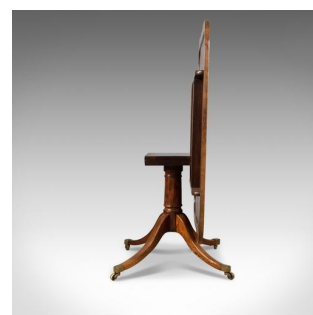

## Antique Breakfast Table, English, Regency, Mahogany, Tilt-Top, Dining Circa 1820

### DESCRIPTION

Our Stock # 18.5463

This is an antique breakfast table, an English, Regency, mahogany, tilt-top dining table, dating to the early 19th century, circa 1820.

- A superior example with good proportion
- Attractive grain detail in the lustrous wax polished finish
- Crossbanded top with string detail and a desirable aged patina
- Quality brass catch mechanism, tilts easily and locks to offer a stable surface
- Raised on a stout, circular section pillar
- Mounted on four Regency splayed legs
- Riding on original brass capped castors

Ideal centre table or for dining, solid joints and construction. Delivered waxed, polished and ready for the home.

Search [London Fine for #18.5463](#), or scan the QR code for more photos and details

### DIMENSIONS

Max Width: 123cm (48.5")  
Max Depth: 102cm (40.25")  
Max Height: 70cm (27.5")