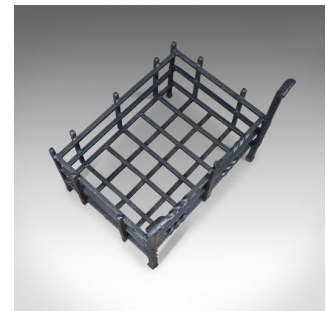

Antique Fire Basket, Gothic, Free Standing, Forged Iron, Fireplace Grate c.1900

DESCRIPTION

Our Stock # 18.5458

This is an antique fire basket in the Gothic taste, an English, free-standing, forged iron fireplace grate dating to the late Victorian period, circa 1900.

- Attractive styling offering a generous basket
- Suitable for all fuel types
- Bar twist decoration and a central, front fleur-de-lys finial
- Front legs finished with flared scroll detail
- Twin rails with traditional bars
- In iron with graphite black finish

A superb and useful fire grate. Solid joints and construction, delivered ready for the home.

Search [London Fine for #18.5458](#) , or scan the QR code for more photos and details

DIMENSIONS

- Max Width: 56cm (22")
- Max Depth: 40cm (15.75")
- Max Height: 44cm (17.25")
- Basket Width: 48cm (19")
- Basket Depth: 32.5cm (12.75")
- Basket Height: 16cm (6.25")