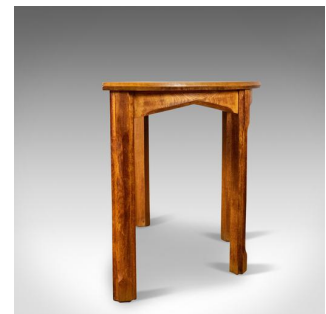

Antique Console Table, Cotswold Demi-Lune, Gothic Ecclesiastical Overtones  
c1910

**DESCRIPTION**

Our Stock # 18.5443

This is an antique console table, a Cotswold's demi-lune side table with Gothic ecclesiastical overtones dating to the early 20th century, circa 1910.

- A super table in very fine order
- Mellow tones to the honey coloured oak
- Grain interest and a desirable aged patina
- The top in stout stock, displays wisps of medullary rays
- The simple edge moulding in keeping with the modest design
- Gothic influenced, arched apron with stop ended chamfers
- Raised on four parallel legs to offer a stable platform

An appealing antique console table in first class order. Solid joints and construction, delivered waxed, polished and ready for the home.

Search [London Fine for #18.5443](#), or scan the QR code for more photos and details

**DIMENSIONS**

Max Width: 125cm (49.25")

Max Depth: 61cm (24")

Max Height: 76.5cm (30")

**LIST PRICE**

£1,495.00