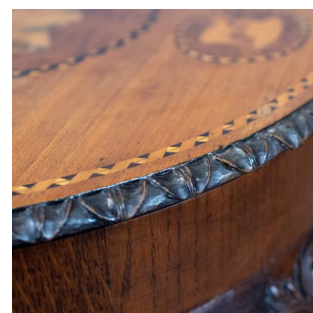

Antique Coffee Table, English, Victorian Side Table, Oak, Marquetry Circa 1870

DESCRIPTION

Our Stock # 18.5412

This is an antique coffee table, an English, Victorian side table in oak with an inlaid marquetry top dating to the mid 19th century, circa 1870.

- Unusual low form offering a solid and stable surface
- English oak with a deep rich colour and desirable patina
- Of circular form raised on four cabriole legs
- Carved detail to the knees and terminating in hairy lion paw feet
- The top, in a contrasting walnut, displays grain interest throughout
- A central cartouche and four others bordered in boxwood and walnut ribbon frames
- Each depicting well executed marquetry scenes of alpine ibex mountain goats
- A darker, broad, carved edge moulding over broad frieze

An unusual antique coffee table with solid joints and construction. Delivered waxed, polished and ready for the home.

Search [London Fine for #18.5412](#) , or scan the QR code for more photos and details