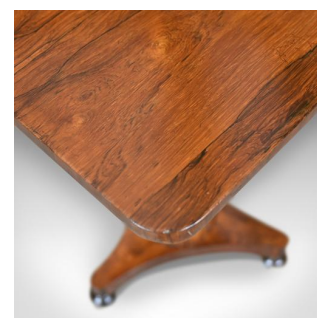

Antique Wine Table, Regency, Rosewood, Side, Gillows Lancaster, Circa 1820

DESCRIPTION

Our Stock # 18.5465

This is an antique wine table, a Regency, rosewood side table by Gillows of Lancaster dating to the early 19th century, circa 1820.

- Attractive top, showing quality grain and fine colour
- Grain interest and a desirable aged patina
- Bearing the sought after Gillows Lancaster name
- Delightfully crafted in select rosewood
- Rising from a hyperboloid platform upon turned feet
- Desirable, elegant, tapering stem set within a turned collar
- Perfect as a wine, lamp or feature table
- Of quality craftsmanship with attractive proportions
- Classic Regency period piece

A simply lovely period table to be welcomed into any location. Solidly jointed and robust, delivered waxed, polished & ready for the home.

Search [London Fine for #18.5465](#), or scan the QR code for more photos and details

DIMENSIONS

Max Width: 56cm (22")

Max Depth: 45.5cm (18")

Max Height: 76cm (30")

Find out more about Gillows of Lancaster here...