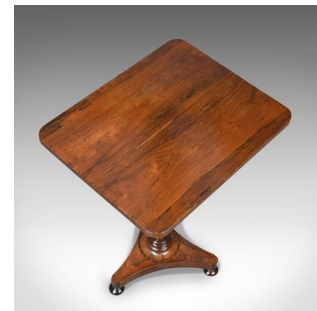

Antique Wine Table, Regency, Rosewood, Side, Gillows Lancaster, Circa 1820

DESCRIPTION

Our Stock # 18.5465

This is an antique wine table, a Regency, rosewood side table by Gillows of Lancaster dating to the early 19th century, circa 1820.

- Attractive top, showing quality grain and fine colour
- Grain interest and a desirable aged patina
- Bearing the sought after Gillows Lancaster name
- Delightfully crafted in select rosewood
- Rising from a hyperboloid platform upon turned feet
- Desirable, elegant, tapering stem set within a turned collar
- Perfect as a wine, lamp or feature table
- Of quality craftsmanship with attractive proportions
- Classic Regency period piece

A simply lovely period table to be welcomed into any location. Solidly jointed and robust, delivered waxed, polished & ready for the home.

Search [London Fine for #18.5465](#), or scan the QR code for more photos and details

DIMENSIONS

Max Width: 56cm (22")

Max Depth: 45.5cm (18")

Max Height: 76cm (30")

Find out more about Gillows of Lancaster here...