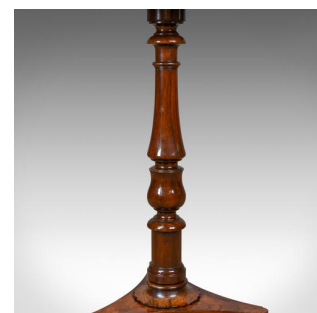

Antique Wine Table, Regency, Rosewood, Side, Gillows Lancaster, Circa 1820

DESCRIPTION

Our Stock # 18.5465

This is an antique wine table, a Regency, rosewood side table by Gillows of Lancaster dating to the early 19th century, circa 1820.

- Attractive top, showing quality grain and fine colour
- Grain interest and a desirable aged patina
- Bearing the sought after Gillows Lancaster name
- Delightfully crafted in select rosewood
- Rising from a hyperboloid platform upon turned feet
- Desirable, elegant, tapering stem set within a turned collar
- Perfect as a wine, lamp or feature table
- Of quality craftsmanship with attractive proportions
- Classic Regency period piece

A simply lovely period table to be welcomed into any location. Solidly jointed and robust, delivered waxed, polished & ready for the home.

Search [London Fine for #18.5465](#), or scan the QR code for more photos and details

DIMENSIONS

Max Width: 56cm (22")

Max Depth: 45.5cm (18")

Max Height: 76cm (30")

Find out more about Gillows of Lancaster here...