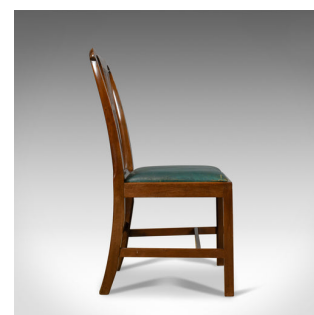

Set of Six Dining Chairs, English, Hepplewhite Revival, Victorian, Circa 1880

DESCRIPTION

Our Stock # 18.5454

This is a set of six antique dining chairs. English, Hepplewhite revival chairs dating to the late Victorian period circa 1880.

- Superb proportions and classic Hepplewhite influenced styling
- Mahogany with good grain and a desirable aged patina
- Solid and stable with recessed box stretchers
- Raised on square section front legs with swept rears
- Gently curved stiles rising into serpentine crest rail
- Fanned back splat, pierced and well executed
- Traditionally stuffed, drop in seat pads
- Covered in a leather showing desirable age

An attractive set of six antique dining chairs. Solid joints and construction, delivered waxed, polished and ready for the home.

Search [London Fine for #18.5454](#) , or scan the QR code for more photos and details

DIMENSIONS

- Max Width: 50.5cm (20")
- Max Depth: 50.5cm (20")
- Max Height: 95cm (37.5")
- Seat Width: 47cm (18.5")
- Seat Depth: 38cm (15")
- Seat Height: 45.75cm (18")