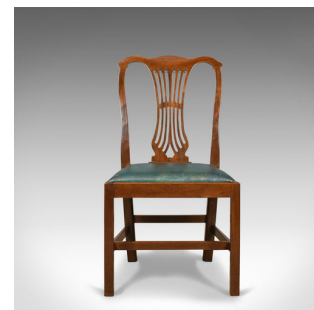

Set of Six Dining Chairs, English, Hepplewhite Revival, Victorian, Circa 1880

DESCRIPTION

Our Stock # 18.5454

This is a set of six antique dining chairs. English, Hepplewhite revival chairs dating to the late Victorian period circa 1880.

- Superb proportions and classic Hepplewhite influenced styling
- Mahogany with good grain and a desirable aged patina
- Solid and stable with recessed box stretchers
- Raised on square section front legs with swept rears
- Gently curved stiles rising into serpentine crest rail
- Fanned back splat, pierced and well executed
- Traditionally stuffed, drop in seat pads
- Covered in a leather showing desirable age

An attractive set of six antique dining chairs. Solid joints and construction, delivered waxed, polished and ready for the home.

Search [London Fine for #18.5454](#) , or scan the QR code for more photos and details

DIMENSIONS

- Max Width: 50.5cm (20")
- Max Depth: 50.5cm (20")
- Max Height: 95cm (37.5")
- Seat Width: 47cm (18.5")
- Seat Depth: 38cm (15")
- Seat Height: 45.75cm (18")