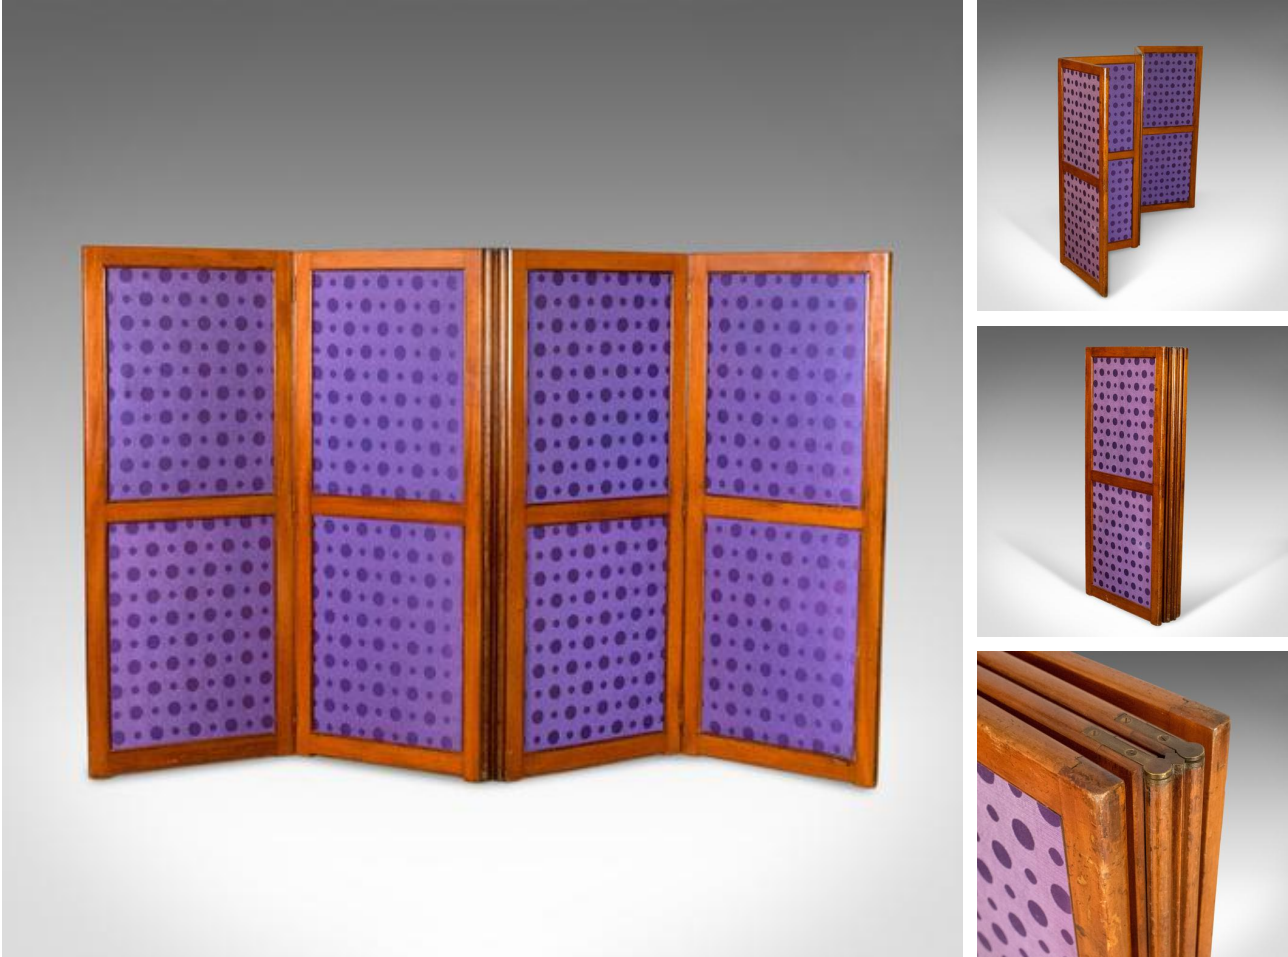

Antique Screen, English, Victorian, Room Divider, Photographer's Prop Circa 1860

DESCRIPTION

Our Stock # 18.5112

This is an antique screen, an English, Victorian, folding room divider ideal as a photographers prop dating to the 19th century circa 1860.

- Attractive three quarter height panelled screen
- Beautifully engineered folding mechanism
- Brass fittings allow it to be folded in all directions to completely flat
- Perfect as a screen, room divider or wall panel
- Double sided, purple dotted panels – could be easily replaced to suit any décor

An attractive piece of furniture with abundant purpose. Solid joints and construction, delivered waxed, polished and ready for the home.

Search [London Fine for #18.5112](#), or scan the QR code for more photos and details

DIMENSIONS

each panel:

Max Width: 51cm (20")

Max Depth: 3.25cm (1.25")

Max Height: 122cm (48")