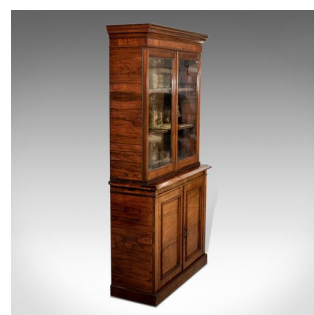

Antique Display Cabinet, Tall, Victorian, Rosewood, Bookcase, Circa 1900

DESCRIPTION

Our Stock # 11.3284

This is an antique display cabinet, a tall, Victorian, Rosewood bookcase in the Regency taste, dating to circa 1900.

- Stunning, well figured rosewood in a very attractive pallet
- Desirable aged patina in a wax polished finish
- Luxurious velvet lining to the upper cabinet display area
- With desirable glazed upper display area and cupboard below
- Complete with working locks and keys
- Standing upon a continuous plinth base
- Chamfered moulding at the division and fine crown moulding over
- Twin field panel doors open to reveal useful storage divided into six spaces
- Upper section with twin glazed doors open on brass hinging to a fine display area
- Doors dressed with cast, gilt metal, lock escutcheon with drop handles

Search [London Fine for #11.3284](#) , or scan the QR code for more photos and details

DIMENSIONS

Max Width: 99cm (39")

Max Depth: 39cm (15.25")

Max Height: 189cm (74.5")