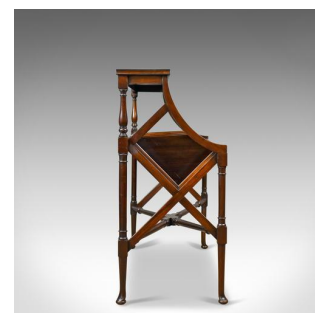

Antique Library Book Trough, English, Victorian, Regency Revival Bookshelf c1880

DESCRIPTION

Our Stock # 18.5427

This is an antique library book trough, an English, Victorian, Regency revival mahogany bookshelf dating to the late 19th century, circa 1880.

- Attractive library book trough in the Regency revival taste
- Crafted in select mahogany with good, consistent colour
- Grain interest throughout with a desirable aged patina
- The well figured top shelf raised on turned rear spindles and swept stiles
- A broad centre book compartment flanked by pairs of narrower troughs
- The divider's gently curved at the fore for ease of book access
- Generously deep to accommodate 9 inch deep books
- Raised on turned and tapered legs united by an 'X' stretcher
- Terminating in oblique pad feet all round
- Of quality craftsmanship

Search [London Fine for #18.5427](#) , or scan the QR code for more photos and details

DIMENSIONS

Max Width: 92.5cm (36.5")
 Max Depth: 40cm (15.75")
 Max Height: 84.5cm (33.25")
 Book Shelf Depth: 23cm (9")