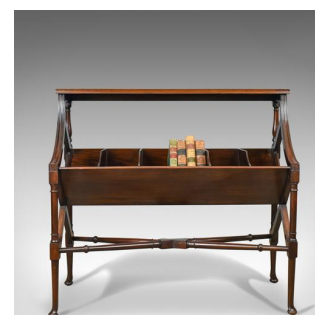

Antique Library Book Trough, English, Victorian, Regency Revival Bookshelf c1880

DESCRIPTION

Our Stock # 18.5427

This is an antique library book trough, an English, Victorian, Regency revival mahogany bookshelf dating to the late 19th century, circa 1880.

- Attractive library book trough in the Regency revival taste
- Crafted in select mahogany with good, consistent colour
- Grain interest throughout with a desirable aged patina
- The well figured top shelf raised on turned rear spindles and swept stiles
- A broad centre book compartment flanked by pairs of narrower troughs
- The divider's gently curved at the fore for ease of book access
- Generously deep to accommodate 9 inch deep books
- Raised on turned and tapered legs united by an 'X' stretcher
- Terminating in oblique pad feet all round
- Of quality craftsmanship

Search [London Fine for #18.5427](#) , or scan the QR code for more photos and details

DIMENSIONS

Max Width: 92.5cm (36.5")
 Max Depth: 40cm (15.75")
 Max Height: 84.5cm (33.25")
 Book Shelf Depth: 23cm (9")