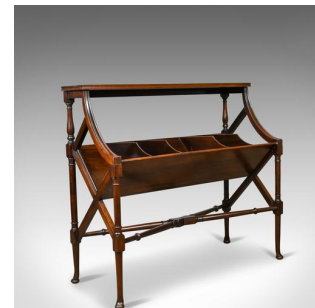

Antique Library Book Trough, English, Victorian, Regency Revival Bookshelf c1880

DESCRIPTION

Our Stock # 18.5427

This is an antique library book trough, an English, Victorian, Regency revival mahogany bookshelf dating to the late 19th century, circa 1880.

- Attractive library book trough in the Regency revival taste
- Crafted in select mahogany with good, consistent colour
- Grain interest throughout with a desirable aged patina
- The well figured top shelf raised on turned rear spindles and swept stiles
- A broad centre book compartment flanked by pairs of narrower troughs
- The divider's gently curved at the fore for ease of book access
- Generously deep to accommodate 9 inch deep books
- Raised on turned and tapered legs united by an 'X' stretcher
- Terminating in oblique pad feet all round
- Of quality craftsmanship

Search [London Fine for #18.5427](#) , or scan the QR code for more photos and details

DIMENSIONS

Max Width: 92.5cm (36.5")
 Max Depth: 40cm (15.75")
 Max Height: 84.5cm (33.25")
 Book Shelf Depth: 23cm (9")