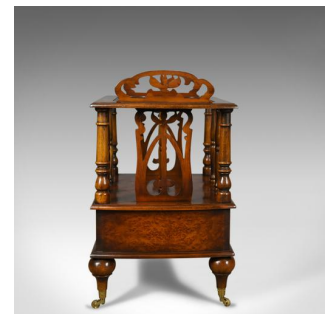

Georgian Revival Canterbury, Burr Oak, English, Magazine Rack, Late 20th Century

DESCRIPTION

Our Stock # 18.5436

This is a Georgian Revival Canterbury in burr oak by Brights of Nettlebed. An English magazine rack dating to the late 20th century.

- In burr oak with delicious, rich dark hues
- Grain interest throughout with a waxed polished finish
- Of quality craftsmanship
- Two divisions raised on turned spindles
- Decorated with fretwork side panels and mounts
- Frieze drawer dressed with loop handle over pressed plate
- Raised on squat, bulbous turned legs riding upon brass castors

Superb quality Georgian revival Canterbury. Solid joints and construction, delivered waxed, polished and ready for the home.

Search [London Fine for #18.5436](#), or scan the QR code for more photos and details

DIMENSIONS

Max Width: 50cm (19.75")
 Max Depth: 37.5cm (14.75")
 Max Height: 53cm (20.75")
 Plus Up-stand: 8cm (3.25")