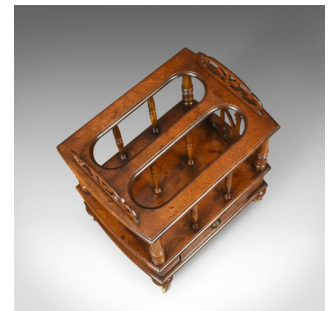

Georgian Revival Canterbury, Burr Oak, English, Magazine Rack, Late 20th Century

DESCRIPTION

Our Stock # 18.5436

This is a Georgian Revival Canterbury in burr oak by Brights of Nettlebed. An English magazine rack dating to the late 20th century.

- In burr oak with delicious, rich dark hues
- Grain interest throughout with a waxed polished finish
- Of quality craftsmanship
- Two divisions raised on turned spindles
- Decorated with fretwork side panels and mounts
- Frieze drawer dressed with loop handle over pressed plate
- Raised on squat, bulbous turned legs riding upon brass castors

Superb quality Georgian revival Canterbury. Solid joints and construction, delivered waxed, polished and ready for the home.

Search [London Fine for #18.5436](#), or scan the QR code for more photos and details

DIMENSIONS

Max Width: 50cm (19.75")
 Max Depth: 37.5cm (14.75")
 Max Height: 53cm (20.75")
 Plus Up-stand: 8cm (3.25")