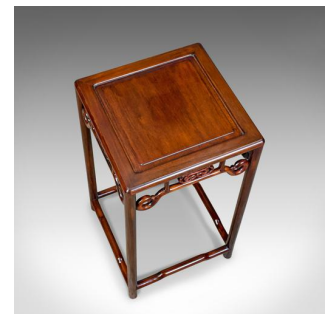

## Chinese Pedestal Table, Traditional, Rosewood, Side, Mid 20th Century

### DESCRIPTION

Our Stock # 18.5418

This is a Chinese pedestal table, of superior quality, traditional, rosewood side table dating to the mid 20th century.

- Rich in colour with good grain interest in the Chinese rosewood
- In traditional form featuring elaborately pierce carved detail
- Solid slab top panel in good order
- Raised on circular section legs
- United by stepped box stretchers
- Complimented by shaped apron bracketing

An appealing and well presented pedestal table with solid joints and construction. Delivered waxed, polished and ready for the home.

Search [London Fine for #18.5418](#) , or scan the QR code for more photos and details

### DIMENSIONS

Max Width: 38cm (15")

Max Depth: 38cm (15")

Max Height: 70cm (27.5")