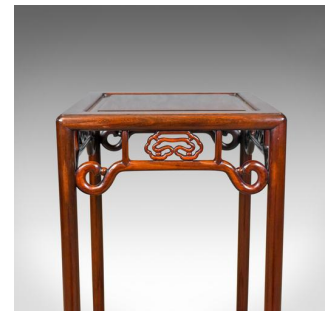

## Chinese Pedestal Table, Traditional, Rosewood, Side, Mid 20th Century

### DESCRIPTION

Our Stock # 18.5418

This is a Chinese pedestal table, of superior quality, traditional, rosewood side table dating to the mid 20th century.

- Rich in colour with good grain interest in the Chinese rosewood
- In traditional form featuring elaborately pierce carved detail
- Solid slab top panel in good order
- Raised on circular section legs
- United by stepped box stretchers
- Complimented by shaped apron bracketing

An appealing and well presented pedestal table with solid joints and construction. Delivered waxed, polished and ready for the home.

Search [London Fine for #18.5418](#) , or scan the QR code for more photos and details

### DIMENSIONS

Max Width: 38cm (15")

Max Depth: 38cm (15")

Max Height: 70cm (27.5")