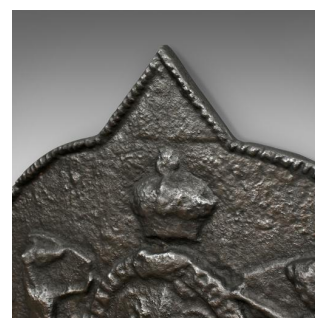

Tudor Revival Cast Iron Fire Back, Royal Crest, Lion, Greyhound, Victorian c1890

DESCRIPTION

Our Stock # 18.5416

This is a Tudor revival recast, cast iron fire back from the late 19th century displaying the royal crest supported by lion and greyhound, Victorian circa 1890.

- Heavy fire back in cast iron with a blackened finish
- Shaped top over oblong plate
- Casting of the British royal crest
- Lion and Greyhound supporting crown mounted crest
- Framed in an extruded mount

A solid and heavy plate delivered ready for the home.

Search [London Fine for #18.5416](#), or scan the QR code for more photos and details

DIMENSIONS

Max Width: 89cm (35")

Max Height: 68cm (26.75")

Max Depth: 5cm (2")