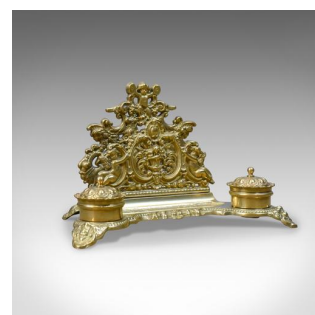

## Antique Desk Stand, English, Edwardian, Gilt Metal Letter Rack, Inkwells c.1910

**DESCRIPTION**

Our Stock # 18.5388

This is an antique desk stand, an English, Edwardian gilt metal letter rack with inkwells dating to circa 1910.

- Impressive Edwardian desk stand in gilt metal
- Profusely decorated with scroll, floral and foliate detail
- The letter rack formed by a pair of pierced cast metal plates
- The raised platform on oblique legs offering a pen tray
- Flanked by a pair of flip top inkwells in good order
- Featuring the original ceramic liners

A handsome antique desk stand presented ready for the home.

Search [London Fine for #18.5388](#), or scan the QR code for more photos and details

**DIMENSIONS**

Max Width: 31cm (12.25")

Max Depth: 20cm (7.75")