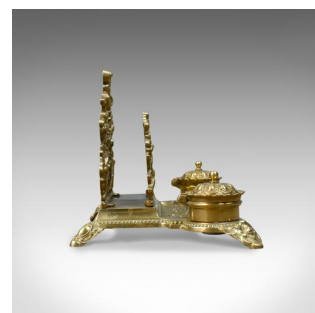

## Antique Desk Stand, English, Edwardian, Gilt Metal Letter Rack, Inkwells c.1910

**DESCRIPTION**

Our Stock # 18.5388

This is an antique desk stand, an English, Edwardian gilt metal letter rack with inkwells dating to circa 1910.

- Impressive Edwardian desk stand in gilt metal
- Profusely decorated with scroll, floral and foliate detail
- The letter rack formed by a pair of pierced cast metal plates
- The raised platform on oblique legs offering a pen tray
- Flanked by a pair of flip top inkwells in good order
- Featuring the original ceramic liners

A handsome antique desk stand presented ready for the home.

Search [London Fine for #18.5388](#), or scan the QR code for more photos and details

**DIMENSIONS**

Max Width: 31cm (12.25")

Max Depth: 20cm (7.75")

Max Height: 19cm (7.5")