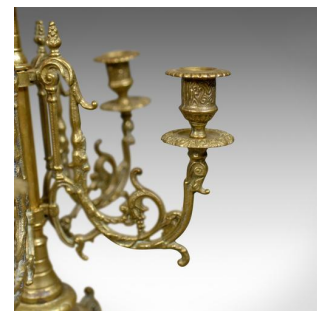

## Large Candelabra, 19th Century, French, Brass Gilt Centrepiece, Circa 1900

### DESCRIPTION

Our Stock # 18.5348

This is a large candelabra, a 19th century, French, brass gilt table centrepiece dating to circa 1900.

- Substantial and magnificent gilt brass candelabra
- Offering five elaborately scrolled branches
- And a sixth to the top featuring an alternative finial
- Each position tipped with classical urn sconces
- Standing upon six feet with the outer four of lion paw form
- The base adorned with foliate and moulded decoration
- Rising into the impressive classical urn with scrolled handles
- The bowl displaying reeded and etched detail

A superior, large candelabra with solid joints and construction, delivered ready for the home.

Search [London Fine for #18.5348](#) , or scan the QR code for more photos and details

### DIMENSIONS

Max Width: 30cm (11.75")

Max Depth: 30cm (11.75")

Max Height: 68cm (26.75")