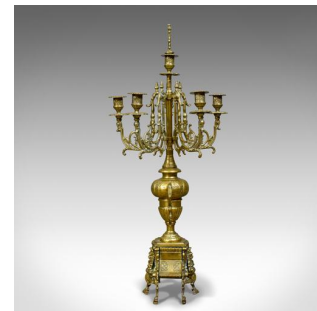

## Large Candelabra, 19th Century, French, Brass Gilt Centrepiece, Circa 1900

### DESCRIPTION

Our Stock # 18.5348

This is a large candelabra, a 19th century, French, brass gilt table centrepiece dating to circa 1900.

- Substantial and magnificent gilt brass candelabra
- Offering five elaborately scrolled branches
- And a sixth to the top featuring an alternative finial
- Each position tipped with classical urn sconces
- Standing upon six feet with the outer four of lion paw form
- The base adorned with foliate and moulded decoration
- Rising into the impressive classical urn with scrolled handles
- The bowl displaying reeded and etched detail

A superior, large candelabra with solid joints and construction, delivered ready for the home.

Search [London Fine for #18.5348](#) , or scan the QR code for more photos and details

### DIMENSIONS

Max Width: 30cm (11.75")

Max Depth: 30cm (11.75")

Max Height: 68cm (26.75")