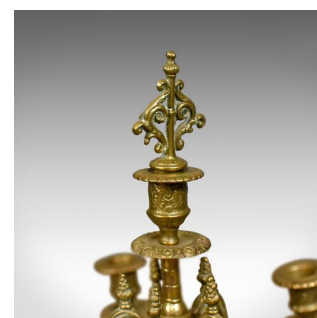

## Large Candelabra, 19th Century, French, Brass Gilt Centrepiece, Circa 1900

### DESCRIPTION

Our Stock # 18.5348

This is a large candelabra, a 19th century, French, brass gilt table centrepiece dating to circa 1900.

- Substantial and magnificent gilt brass candelabra
- Offering five elaborately scrolled branches
- And a sixth to the top featuring an alternative finial
- Each position tipped with classical urn sconces
- Standing upon six feet with the outer four of lion paw form
- The base adorned with foliate and moulded decoration
- Rising into the impressive classical urn with scrolled handles
- The bowl displaying reeded and etched detail

A superior, large candelabra with solid joints and construction, delivered ready for the home.

Search [London Fine for #18.5348](#) , or scan the QR code for more photos and details

### DIMENSIONS

Max Width: 30cm (11.75")

Max Depth: 30cm (11.75")

Max Height: 68cm (26.75")