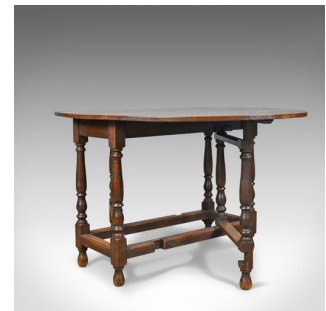

## Antique Gate Leg Table, Edwardian, English, Oak, Country Kitchen, Circa 1910

**DESCRIPTION**

Our Stock # 18.5316

This is an antique gate leg table, an Edwardian, English, oak, country kitchen dining table in the 17th century taste, dating to circa 1910.

- Crafted from generously thick English oak
- Grain interest displaying wisps of medullary rays
- Good colour in a wax polished finish
- Seating for up to six comfortably or eight intimately
- Standing upon ring turned legs united by robust stretchers
- Gate legs swing effortlessly open to support extensions

Superb period charm and in good antique order, this piece is delivered waxed and polished ready for the home.

Search [London Fine for #18.5316](#) , or scan the QR code for more photos and details

**DIMENSIONS**