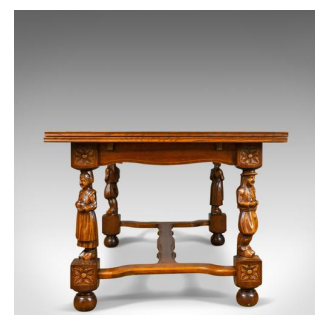

Antique Dining Table, Extending, Oak, Draw Leaf, Flemish, Seats up to 10,
c.1930

DESCRIPTION

Our Stock # 11.3092

This is an antique dining table, an extending, oak draw leaf, Flemish farmhouse parquet table seating up to ten from the early 20th century, c.1930.

- Superb antique Flemish farmhouse table
- Parquet top in good order and displaying beautiful colour
- Seating six closed and up to ten extended
- Shaped apron with carved foliate embellishment
- Standing upon appealing figure carved legs of ladies and gentlemen
- Draw leaves in good order opening with a smooth action, displaying straight grain

A super example of a Flemish antique dining table. Solid joints and construction, delivered waxed, polished and ready for the home.

Search [London Fine for #11.3092](#) , or scan the QR code for more photos and details

DIMENSIONS

Min Width: 160cm (63")
 Max (Extended) Width: 260cm (102.25")
 Max Depth: 100cm (39.25")
 Max Height: 76.5cm (30")