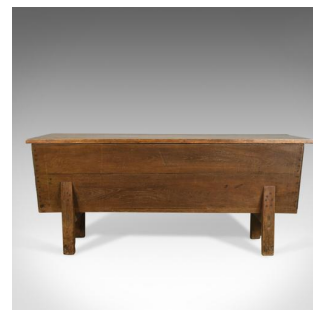

Antique Boulangerie Dough Bin, Large, French, Elm, Chest, Circa 1800

DESCRIPTION

Our Stock # 18.5397

This is an antique boulangerie dough bin, a large, French, elm, chest dating to the early 19th century, circa 1800.

- A large dough bin in good order throughout
- In stout stocks of elm displaying good colour
- Attractive grain interest with a desirable aged patina
- Generous top, displays well raised on strong hinges
- Voluminous, clean storage within the canted trough
- Raised on square section legs and stretchers

Very useful for storage or as a window seat

Unusual and practical antique boulangerie dough bin. Solid joints and construction, delivered waxed, polished and ready for the home.

Search [London Fine for #18.5397](#) , or scan the QR code for more photos and details

DIMENSIONS

Max Width: 168cm (66.25")

Max Depth: 66.5cm (26.25")

Max Height: 72cm (28.25")

LIST PRICE

£975.00