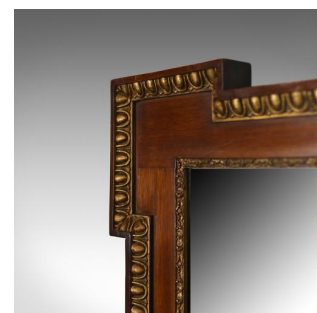

Antique Overmantel Mirror, Edwardian, Regency Revival, Wall Mirror, Circa 1910

DESCRIPTION

Our Stock # 18.5395

This is an antique overmantel mirror. An Edwardian, Regency revival, wall mirror divided as a triptych, circa 1910.

- Attractive russet hues to the select mahogany
- Highlighted by attractive mellow golden tones
- A quality piece in the Regency taste
- Mid-sized and in good proportion
- Break front to each side
- Outer carved band of egg and tongue moulding
- Inner foliate beads to the mirror plates
-

Quality bevelled mirror plates in very good order

A fine example in good order throughout. Supplied with fixings ready to hang. Delivered ready for the home.

Search [London Fine for #18.5395](#) , or scan the QR code for more photos and details

DIMENSIONS

Max Width: 128cm (50.5")

Max Height: 71cm (28")

Max Depth: 4.5cm (1.75")