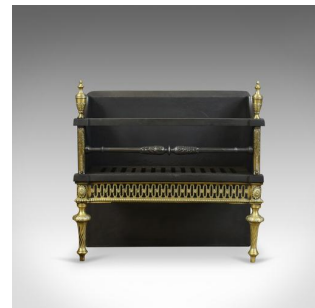

Vintage Fire Basket, Mid C20th in Victorian Taste, English Fire Grate Iron Brass

DESCRIPTION

Our Stock # 18.5394

This is a vintage fire basket, mid 20th century in the Victorian taste. An English fire grate in iron and brass.

- Free-standing design with useful narrow proportions
- Suitable for all fuel types in heavy cast and hand forged iron
- Robust, of quality craftsmanship and finished in traditional graphite
- Desirable full back-plate for heat storage and reflection
- Raised on attractive tapering brass front legs
- A pierced frieze beneath single turned log bar
- Dressed with brass classical urn finials

A simply lovely and functional item of fireside furniture to be welcomed into any location.

Search [London Fine for #18.5394](#) , or scan the QR code for more photos and details

DIMENSIONS

Max Width: 52cm (20.5")