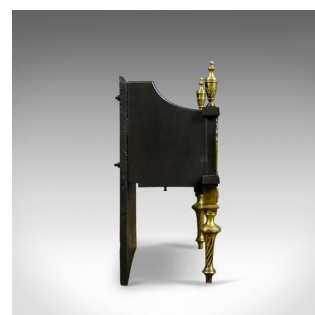

Vintage Fire Basket, Mid C20th in Victorian Taste, English Fire Grate Iron Brass

DESCRIPTION

Our Stock # 18.5394

This is a vintage fire basket, mid 20th century in the Victorian taste. An English fire grate in iron and brass.

- Free-standing design with useful narrow proportions
- Suitable for all fuel types in heavy cast and hand forged iron
- Robust, of quality craftsmanship and finished in traditional graphite
- Desirable full back-plate for heat storage and reflection
- Raised on attractive tapering brass front legs
- A pierced frieze beneath single turned log bar
- Dressed with brass classical urn finials

A simply lovely and functional item of fireside furniture to be welcomed into any location.

Search [London Fine for #18.5394](#) , or scan the QR code for more photos and details

DIMENSIONS

Max Width: 52cm (20.5")