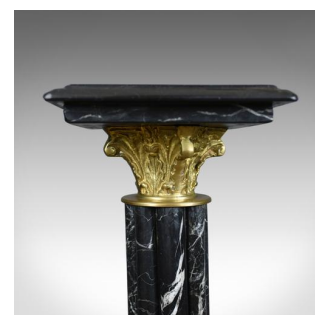

## Heavy Marble and Gilt Metal Pedestal, Mid C20th Stand in the Victorian Taste

### DESCRIPTION

Our Stock # 18.5385

This is a heavy marble and gilt metal pedestal, a mid 20th century stand in the Victorian taste.

- Of classical form and quality craftsmanship
- Attractively veined black marble
- Gilt metal appliqué decoration
- Raised on a stepped plinth decorated with classical motif
- The fluted column anchored in a gilt collar
- Crowned with a well executed gilt capitol
- Beneath a stepped platform top

Weighing approximately 33Kg (72lb) the pedestal offers a very stable platform. Delivered polished and ready for the home.

Search [London Fine for #18.5385](#), or scan the QR code for more photos and details