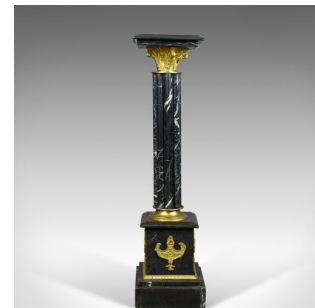

## Heavy Marble and Gilt Metal Pedestal, Mid C20th Stand in the Victorian Taste

### DESCRIPTION

Our Stock # 18.5385

This is a heavy marble and gilt metal pedestal, a mid 20th century stand in the Victorian taste.

- Of classical form and quality craftsmanship
- Attractively veined black marble
- Gilt metal appliqué decoration
- Raised on a stepped plinth decorated with classical motif
- The fluted column anchored in a gilt collar
- Crowned with a well executed gilt capitol
- Beneath a stepped platform top

Weighing approximately 33Kg (72lb) the pedestal offers a very stable platform. Delivered polished and ready for the home.

Search [London Fine for #18.5385](#), or scan the QR code for more photos and details

### DIMENSIONS

Max Width: 26cm (10.25")  
Max Depth: 26cm (10.25")  
Max Height: 101cm (39.75")