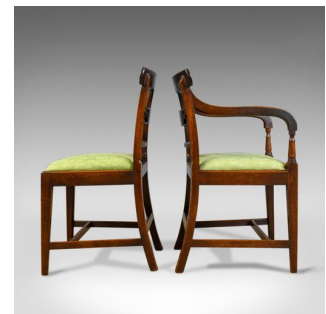

Set of Six Antique Dining Chairs, English, Regency, Mahogany, C19th Circa 1820

DESCRIPTION

Our Stock # 18.5401

This is a set of six antique dining chairs, English Regency, mahogany chairs dating to the early 19th century, circa 1820.

- A fine set of chairs in select mahogany with a desirable patina
- Good colour and grain interest in a wax polished finish
- Raised on gently tapering, square section front legs with swept rears
- United by a box stretcher, recessed to the front for comfort
- Sinuous form to the reeded armrests on the carvers
- Horizontal, triple panel splats, delineated centre panel flanked by open 'X's
- Dished crest rail features appealing edge moulding detail
- Traditionally stuffed, drop in seat pads, easily recovered to suit and décor
- Finished in a quality pale cloth, some minor marks consistent with careful use
- Of quality craftsmanship, suitable for daily use

Search [London Fine for #18.5401](#) , or scan the QR code for more photos and details

DIMENSIONS

Carvers (x2):

- Max Width: 53cm (20.75")
- Max Depth: 52cm (20.5")
- Max Height: 86.25cm (34")
- Seat Width: 44cm (17.25")
- Seat Depth: 40.5cm (16")
- Seat Height: 47cm (18.5")

Sides (x4)

- Max Width: 51cm (20")
- Max Depth: 49cm (19.25")
- Max Height: 87.5cm (34.5")
- Seat Width: 46cm (18")
- Seat Depth: 37cm (14.5")