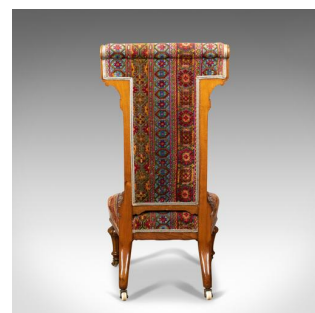

Antique Prie Dieu Chair, 19th Century, Regency, Walnut, Bedroom, Side Circa 1820

DESCRIPTION

Our Stock # 18.5369

This is an antique prie dieu chair, a 19th century, Regency chair in walnut. Ideal as a bedroom side chair and dating to c.1820.

- The walnut displaying good colour and grain interest
- Raised upon well formed reeded and flared, turned front legs
- Swept square section legs to the rear and riding upon ceramic castors all round
- Carved interest to the stiles and upper brackets
- Professionally upholstered in a quality cloth with brocade trim
- A warm palette displaying bands of stylised foliate detail
- Well sprung and traditionally stuffed with padded back and crest rail
- Presenting a show back; Ideal for centre room placement

A fine example of it's type, delivered waxed polished and ready for the home.

Search [London Fine for #18.5369](#), or scan the QR code for more photos and details

DIMENSIONS

- Max Width: 51cm (20")
- Max Depth: 53.5cm (21")
- Max Height: 100cm (39.25")
- Seat Width: 51cm (20")
- Seat Depth: 41cm (16.25")
- Seat Height: 35.5cm (14")