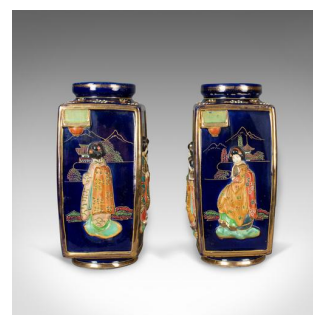

Antique Pair of Japanese Vases, Ceramic Pots, 20th Century

DESCRIPTION

Our Stock # 18.5356

This is an antique pair of Japanese vases, ceramic pots dating to the 20th century.

- Profusely decorated pair of ceramic vases
- Free from any damage or marks
- Scenes of ladies in kimonos, pagodas, trees and mountains
- Deep blue ground with gold highlights
- Of quality craftsmanship with maker's mark to the bases

A highly decorative pair of vases ready for the home.

Search [London Fine for #18.5356](#), or scan the QR code for more photos and details

DIMENSIONS

Max Width: 16cm (6.25")

Max Depth: 16cm (6.25")

Max Height: 31cm (12.25")