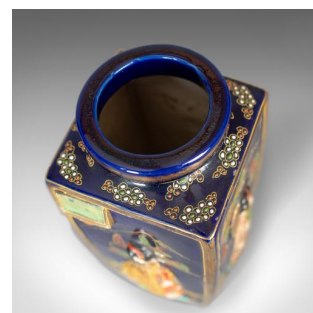

Antique Pair of Japanese Vases, Ceramic Pots, 20th Century

DESCRIPTION

Our Stock # 18.5356

This is an antique pair of Japanese vases, ceramic pots dating to the 20th century.

- Profusely decorated pair of ceramic vases
- Free from any damage or marks
- Scenes of ladies in kimonos, pagodas, trees and mountains
- Deep blue ground with gold highlights
- Of quality craftsmanship with maker's mark to the bases

A highly decorative pair of vases ready for the home.

Search [London Fine for #18.5356](#), or scan the QR code for more photos and details

DIMENSIONS

Max Width: 16cm (6.25")

Max Depth: 16cm (6.25")

Max Height: 31cm (12.25")