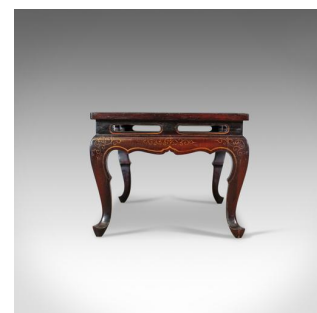

Antique Oriental Coffee Table, Low, Lacquered, Side, Edwardian, Circa 1910

DESCRIPTION

Our Stock # 18.5332

This is an antique oriental coffee table, a low, lacquered side table dating to the Edwardian period, circa 1910.

- Beautifully decorated with scenes of mountains, caves, rivers and bridges
- Expertly crafted in muted hues on a dark, black ground
- Solidly jointed and in good antique condition
- Raised on cabriole legs united by a serpentine apron
- The frieze punctuated by a series of pierced lozenges
- Decorated with sinuous foliate trace in golden tones

A fine example of an antique oriental coffee table. Solid joints and construction, delivered waxed, polished and ready for the home.

Search [London Fine for #18.5332](#) , or scan the QR code for more photos and details

DIMENSIONS

Max Width: 100cm (39.25")

Max Depth: 50cm (19.75")

Max Height: 40cm (15.75")