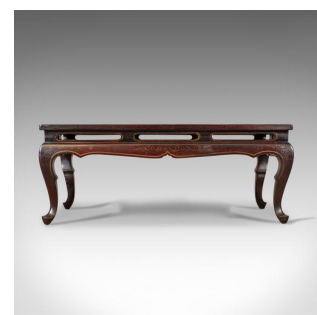

Antique Oriental Coffee Table, Low, Lacquered, Side, Edwardian, Circa 1910

DESCRIPTION

Our Stock # 18.5332

This is an antique oriental coffee table, a low, lacquered side table dating to the Edwardian period, circa 1910.

- Beautifully decorated with scenes of mountains, caves, rivers and bridges
- Expertly crafted in muted hues on a dark, black ground
- Solidly jointed and in good antique condition
- Raised on cabriole legs united by a serpentine apron
- The frieze punctuated by a series of pierced lozenges
- Decorated with sinuous foliate trace in golden tones

A fine example of an antique oriental coffee table. Solid joints and construction, delivered waxed, polished and ready for the home.

Search [London Fine for #18.5332](#) , or scan the QR code for more photos and details

DIMENSIONS

Max Width: 100cm (39.25")

Max Depth: 50cm (19.75")

Max Height: 40cm (15.75")