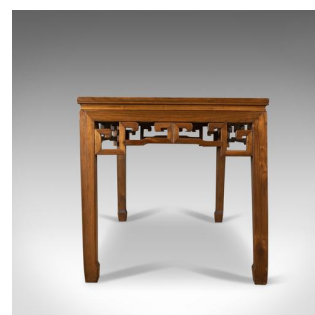

Mid-Century Chinese Elm Feature Table, Dining Proportions, Carved Decoration

DESCRIPTION

Our Stock # 18.5322

This is a mid-century, Chinese elm, feature table. Dating to the mid 20th century and of dining table proportions displaying carved decoration.

- A delightful feature table expertly crafted
- Appealing biscuit hues to the Chinese elm framework
- Traditional Chinese styling with a wax polished finish
- Top with geometric pierced carved frame around central panel
- The central panel featuring a bird and foliate detail
- Classic open stretcher framework apron
- Four square section legs with turned in feet

An attractive feature, display table. Solid joints and construction, delivered waxed, polished and ready for the home.

Search [London Fine for #18.5322](#) , or scan the QR code for more photos and details

DIMENSIONS

Max Width: 147cm (57.75")

Max Depth: 81cm (32")

Max Height: 80cm (31.5")