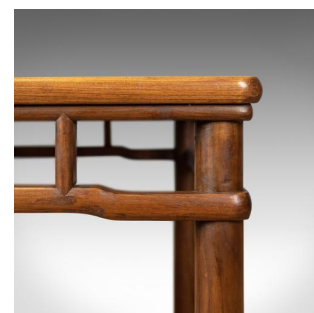

## Chinese Elm and Rattan Coffee Table, Side, Lamp, Late 20th Century

### DESCRIPTION

Our Stock # 18.5320

This is a Chinese Elm and rattan coffee table, a side table dating to the late 20th century.

- Attractive biscuit hues to the Chinese elm
- The woven rattan top in good order throughout
- Classic styling and a useful 79cm (31inch) square table
- Raised on circular section legs at each corner
- Traditional styling to the open stretcher framework

A super Chinese elm coffee table with solid joints and construction. Delivered waxed, polished and ready for the home.

Search [London Fine for #18.5320](#) , or scan the QR code for more photos and details

### DIMENSIONS

Max Width: 79cm (31")  
Max Depth: 79cm (31")  
Max Height: 56cm (22")