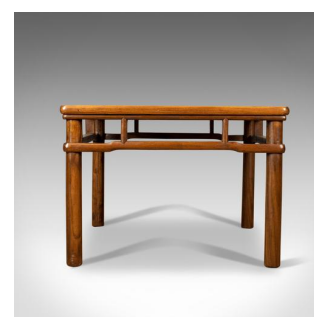

## Chinese Elm and Rattan Coffee Table, Side, Lamp, Late 20th Century

### DESCRIPTION

Our Stock # 18.5320

This is a Chinese Elm and rattan coffee table, a side table dating to the late 20th century.

- Attractive biscuit hues to the Chinese elm
- The woven rattan top in good order throughout
- Classic styling and a useful 79cm (31inch) square table
- Raised on circular section legs at each corner
- Traditional styling to the open stretcher framework

A super Chinese elm coffee table with solid joints and construction. Delivered waxed, polished and ready for the home.

Search [London Fine for #18.5320](#) , or scan the QR code for more photos and details

### DIMENSIONS

Max Width: 79cm (31")  
Max Depth: 79cm (31")  
Max Height: 56cm (22")