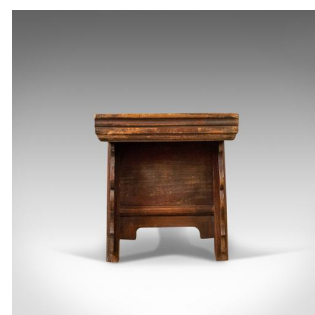

## Mid-Century Chinese Elm Low Cabinet-Seat, Broad Bench, Storage 20th Century

### DESCRIPTION

Our Stock # 18.5319

This is a mid-century, Chinese elm, low cabinet-seat, a broad bench with storage dating to the mid 20th century.

- Delightfully rustic appeal offering a seat with abundant storage
- Good colour and grain interest to the Chinese elm
- A suite of three drawers over lower, inner secret compartment
- The broad planked seat panel benefiting from shaped ends
- Panelled front flanked by serpentine brackets
- Field panel drawer fronts dressed with iron loop handles
- Raised on stout legs to a useful 60cm height

A super piece for any location. Solid joints and construction, delivered waxed, polished and ready for the home.

Search [London Fine for #18.5319](#), or scan the QR code for more photos and details

### DIMENSIONS

Max Width: 177cm (69.75")

Max Depth: 55cm (21.75")

Max Height: 60cm (23.5")