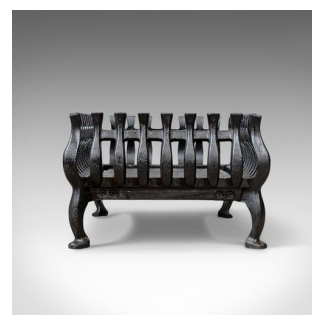

## Mid-Sized Vintage Fire Basket, Fireplace Grate, Iron, Mid 20th Century

### DESCRIPTION

Our Stock # 10.1796

This is a mid-sized vintage fire basket, a fireplace grate in iron dating to the mid 20th century.

- A fire grate presented in very good condition
- A quality free-standing basket in attractive hand forged & cast iron
- Useful low style standing over squat legs
- Solidly constructed and suitable for all fuel types
- Removable grate for ease of cleaning
- Classic English styling featuring subtle curved bar design
- Robust, of quality craftsmanship and finished in traditional black

A simply lovely grate to be welcomed into any fireside location, delivered ready for the home.

Search [London Fine for #10.1796](#) , or scan the QR code for more photos and details

### DIMENSIONS

Max Width: 54cm (21.25")

Max Depth: 38cm (15")

Max Height: 24cm (9.5")