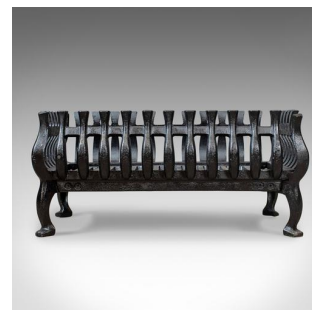

## Mid-Sized Vintage Fire Basket, Fireplace Grate, Iron, Mid 20th Century

### DESCRIPTION

Our Stock # 10.1796

This is a mid-sized vintage fire basket, a fireplace grate in iron dating to the mid 20th century.

- A fire grate presented in very good condition
- A quality free-standing basket in attractive hand forged & cast iron
- Useful low style standing over squat legs
- Solidly constructed and suitable for all fuel types
- Removable grate for ease of cleaning
- Classic English styling featuring subtle curved bar design
- Robust, of quality craftsmanship and finished in traditional black

A simply lovely grate to be welcomed into any fireside location, delivered ready for the home.

Search [London Fine for #10.1796](#) , or scan the QR code for more photos and details

### DIMENSIONS

Max Width: 54cm (21.25")

Max Depth: 38cm (15")

Max Height: 24cm (9.5")