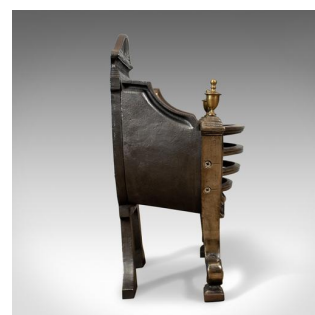

## Vintage Fire Basket, English, 20th Century Georgian Revival Fireplace Grate

### DESCRIPTION

Our Stock # LFA-1719

This is a vintage fire basket, an English, 20th Century Georgian revival fireplace grate.

- An attractive fire grate presented in very good vintage condition
- In lovely hand forged iron and pleasingly patinated chrome
- Suitable for all fuel types and finished in graphite grate polish
- Solidly constructed with classic English styling
- Dressed with brass finials to the front
- Large basket supported by stout scroll legs over chamfered feet
- Quadruple bow front rails so typical of earlier Georgian pieces
- Desirable humped back-plate for heat retention and reflection
- Removable grate for easy cleaning

A simply lovely grate to be welcomed into any fireside location. Solid joints and construction, delivered ready for the home.

Search [London Fine for #10.1719](#) , or scan the QR code for more photos and details

### DIMENSIONS

Max Width: 56cm (22")

Max Depth: 31cm (12.25")

Max Height: 63.5cm (25")