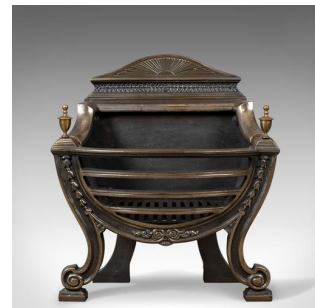

## Vintage Fire Basket, English, 20th Century Georgian Revival Fireplace Grate

### DESCRIPTION

Our Stock # LFA-1719

This is a vintage fire basket, an English, 20th Century Georgian revival fireplace grate.

- An attractive fire grate presented in very good vintage condition
- In lovely hand forged iron and pleasingly patinated chrome
- Suitable for all fuel types and finished in graphite grate polish
- Solidly constructed with classic English styling
- Dressed with brass finials to the front
- Large basket supported by stout scroll legs over chamfered feet
- Quadruple bow front rails so typical of earlier Georgian pieces
- Desirable humped back-plate for heat retention and reflection
- Removable grate for easy cleaning

### DIMENSIONS

Max Width: 56cm (22")

Max Depth: 31cm (12.25")

Max Height: 63.5cm (25")