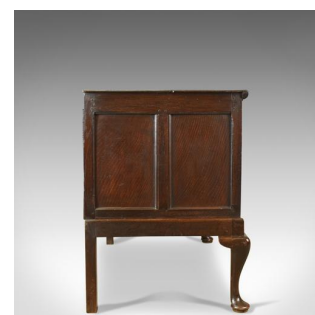

Antique Chest On Stand, English, Georgian, Oak, Chest of Drawers, Circa 1720

DESCRIPTION

Our Stock # 18.5317

This is an antique chest on stand, an English, Early Georgian, oak chest of drawers dating to the early 18th century, circa 1720.

- Broad and deep chest of pleasing proportions
- Solid English oak with good colour throughout
- Grain interest displaying wisps of medullary rays
- Pegged construction with panelled ends and back
- Raised on a later stand with cabriole legs to the front
- Arranged in a 'two over one' drawer configuration
- Oak lined deep drawers offer abundant storage
- Dressed with later brass drop handles and escutcheons
- Original iron locks present with key absent

A delightful antique chest on stand. Solid joints and construction, delivered waxed, polished and ready for the home.

Search [London Fine for #18.5317](#), or scan the QR code for more photos and details

DIMENSIONS

Max Width: 134.5cm (53")

Max Depth: 70cm (27.5")

Max Height: 94cm (37")

LIST PRICE

£2,350.00