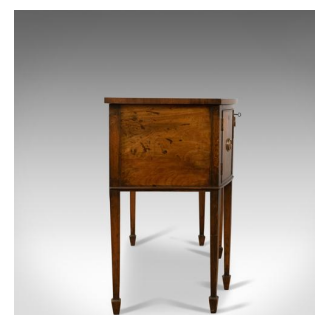

Antique Sideboard, English, Regency Revival Server, Mahogany, Victorian, c.1890

DESCRIPTION

Our Stock # 18.5198
This is an antique sideboard, an English Regency revival server in mahogany dating to the late 19th century circa 1890.

- Select mahogany with grain interest throughout
- Desirable aged patina in the lustrous, wax polished finish
- Displaying Sheraton influence and quality with classical overtones
- Raised on six, square section, tapering legs terminating in arrow feet
- Bow-fronted arrangement of a pair of cupboards flanking a frieze drawer
- Cupboard doors cock-beaded with good graining
- Drawer front butterfly veneered and cock beaded
- Superior quality handles featuring pressed brass back-plates
- Solid brass keyhole linings and working locks and key

A super antique sideboard with solid joints and construction. Delivered waxed, polished and ready for the home.

Search [London Fine for #18.5198](#) , or scan the QR code for more photos and details

DIMENSIONS

Max Width: 130.5cm (51.5")
Max Depth: 59.5cm (23.5")
Max Height: 90.5cm (35.75")