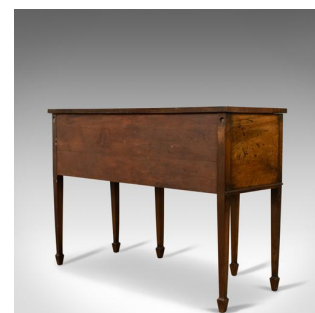

Antique Sideboard, English, Regency Revival Server, Mahogany, Victorian, c.1890

DESCRIPTION

Our Stock # 18.5198
This is an antique sideboard, an English Regency revival server in mahogany dating to the late 19th century circa 1890.

- Select mahogany with grain interest throughout
- Desirable aged patina in the lustrous, wax polished finish
- Displaying Sheraton influence and quality with classical overtones
- Raised on six, square section, tapering legs terminating in arrow feet
- Bow-fronted arrangement of a pair of cupboards flanking a frieze drawer
- Cupboard doors cock-beaded with good graining
- Drawer front butterfly veneered and cock beaded
- Superior quality handles featuring pressed brass back-plates
- Solid brass keyhole linings and working locks and key

A super antique sideboard with solid joints and construction. Delivered waxed, polished and ready for the home.

Search [London Fine for #18.5198](#) , or scan the QR code for more photos and details

DIMENSIONS

Max Width: 130.5cm (51.5")
Max Depth: 59.5cm (23.5")
Max Height: 90.5cm (35.75")