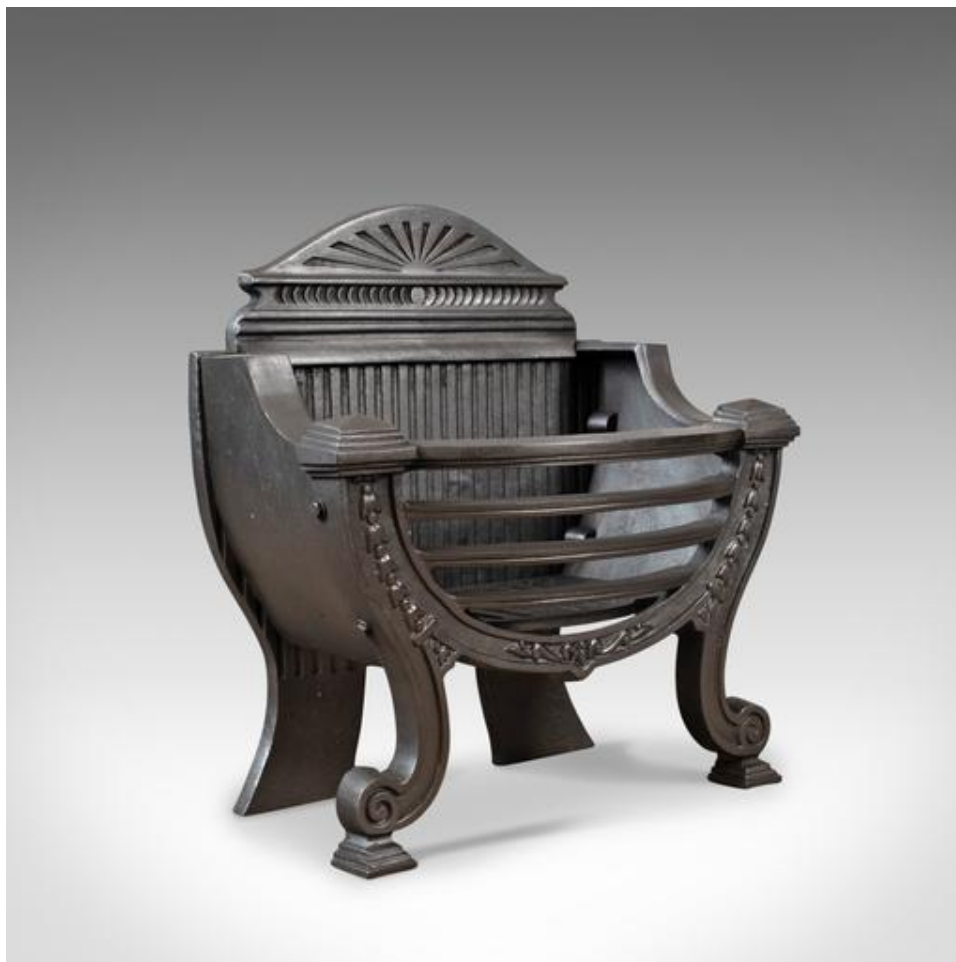

Vintage Fire Basket, Mid-Century Georgian Revival Fireplace Grate, English C20th

DESCRIPTION

Our Stock # 11.3483

This is a vintage fire basket, a mid-century Georgian revival fireplace grate, English dating to the mid-late 20th century.

- A pleasing fire grate presented in very good vintage condition
- In lovely hand forged iron and suitable for all fuel types
- Of quality craftsmanship and finished in graphite grate polish
- Solidly constructed with classic English styling
- Large basket supported by stout scroll legs over chamfered feet
- Quadruple bow front rails so typical of earlier Georgian pieces
- Desirable humped back-plate for heat retention and reflection
- Removable grate for easy cleaning

A simply lovely grate to be welcomed into any fireside location. Solid joints and construction, delivered ready for the home.

Search [London Fine for #11.3483](#) , or scan the QR code for more photos and details

DIMENSIONS

Max Width: 55cm (21.75")

Max Depth: 30cm (11.75")

Max Height: 57cm (22.5")