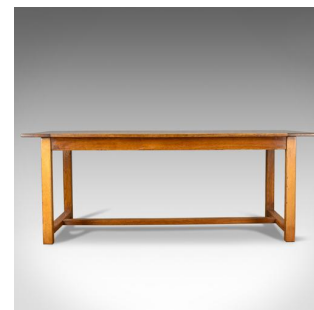

## Refectory Dining Table, C20th in C17th Taste, Oak, Seating 6-8, Country Kitchen

### DESCRIPTION

Our Stock # 18.5346

This is a refectory dining table, a 20th century piece in the 17th century taste. In oak and seating six to eight with English country kitchen appeal.

- Solid English oak displaying grain interest throughout
- Good colour and a desirable aged patina
- Broad planked top with cleated ends displays well
- Lustrous, wax polished finish
- Four, stout square section legs united by a centre stretcher

A quality dining table offering a comfortable and generous height. Solid joints and construction, delivered waxed, polished and ready for the home.

Search [London Fine for #18.5346](#) , or scan the QR code for more photos and details

### DIMENSIONS

Max Width: 200cm (78.75")

Max Depth: 90cm (35.5")

Max Height: 76.5cm (30")