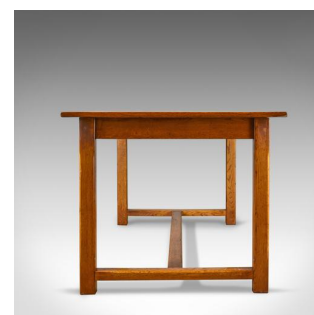

## Refectory Dining Table, C20th in C17th Taste, Oak, Seating 6-8, Country Kitchen

### DESCRIPTION

Our Stock # 18.5346

This is a refectory dining table, a 20th century piece in the 17th century taste. In oak and seating six to eight with English country kitchen appeal.

- Solid English oak displaying grain interest throughout
- Good colour and a desirable aged patina
- Broad planked top with cleated ends displays well
- Lustrous, wax polished finish
- Four, stout square section legs united by a centre stretcher

A quality dining table offering a comfortable and generous height. Solid joints and construction, delivered waxed, polished and ready for the home.

Search [London Fine for #18.5346](#) , or scan the QR code for more photos and details

### DIMENSIONS

Max Width: 200cm (78.75")

Max Depth: 90cm (35.5")

Max Height: 76.5cm (30")