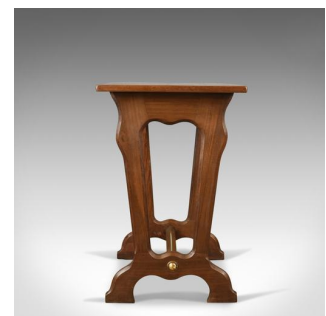

## Antique Ship's Table, English, Edwardian, Teak, Brass, Side, Lamp, Circa 1910

### DESCRIPTION

Our Stock # 18.5335

This is an antique ship's table, an English, Edwardian, teak and brass side or lamp table dating to circa 1910.

- Of quality craftsmanship in select teak timber
- Displaying excellent colour and grain throughout
- Beautiful grain detail to the framed top over serpentine apron
- Raised on a pair of open form, chamfered arch legs
- United by a brass, foot rest stretcher and brass end caps

An attractive and heavy side table of marine interest. Solid joints and construction, delivered waxed, polished and ready for the home.

Search [London Fine for #18.5335](#), or scan the QR code for more photos and details

### DIMENSIONS

Max Width: 79.5cm (31.25")

Max Depth: 49.5cm (19.5")

Max Height: 74cm (29.25")