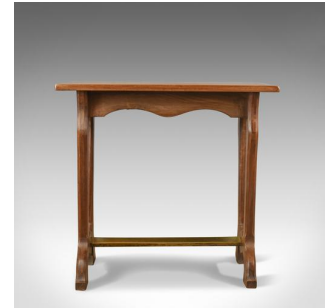

## Antique Ship's Table, English, Edwardian, Teak, Brass, Side, Lamp, Circa 1910

### DESCRIPTION

Our Stock # 18.5335

This is an antique ship's table, an English, Edwardian, teak and brass side or lamp table dating to circa 1910.

- Of quality craftsmanship in select teak timber
- Displaying excellent colour and grain throughout
- Beautiful grain detail to the framed top over serpentine apron
- Raised on a pair of open form, chamfered arch legs
- United by a brass, foot rest stretcher and brass end caps

An attractive and heavy side table of marine interest. Solid joints and construction, delivered waxed, polished and ready for the home.

Search [London Fine for #18.5335](#), or scan the QR code for more photos and details

### DIMENSIONS

Max Width: 79.5cm (31.25")

Max Depth: 49.5cm (19.5")

Max Height: 74cm (29.25")